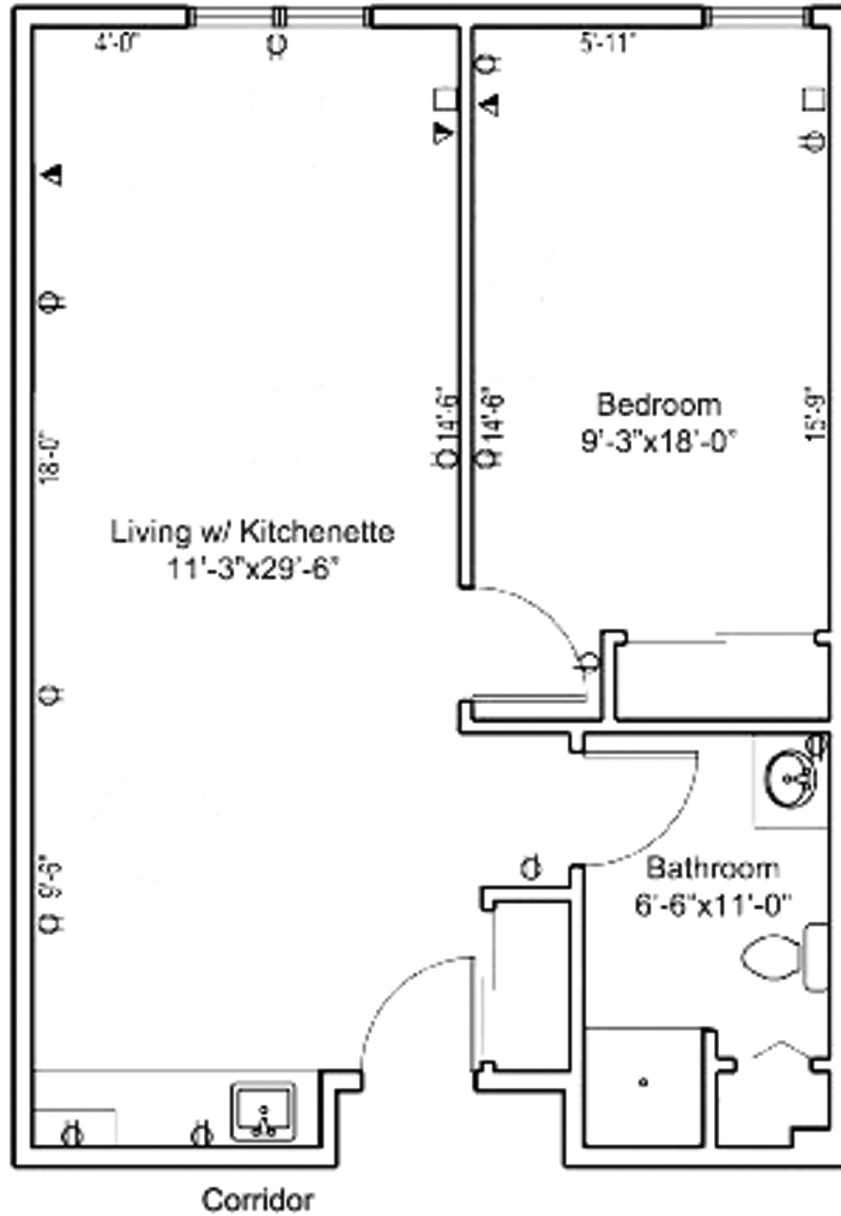

Brown's Landing One Bedroom Deluxe

1 BEDROOM, 1 BATH - 595 - 605 SF

St. John's United

THE CROSSINGS