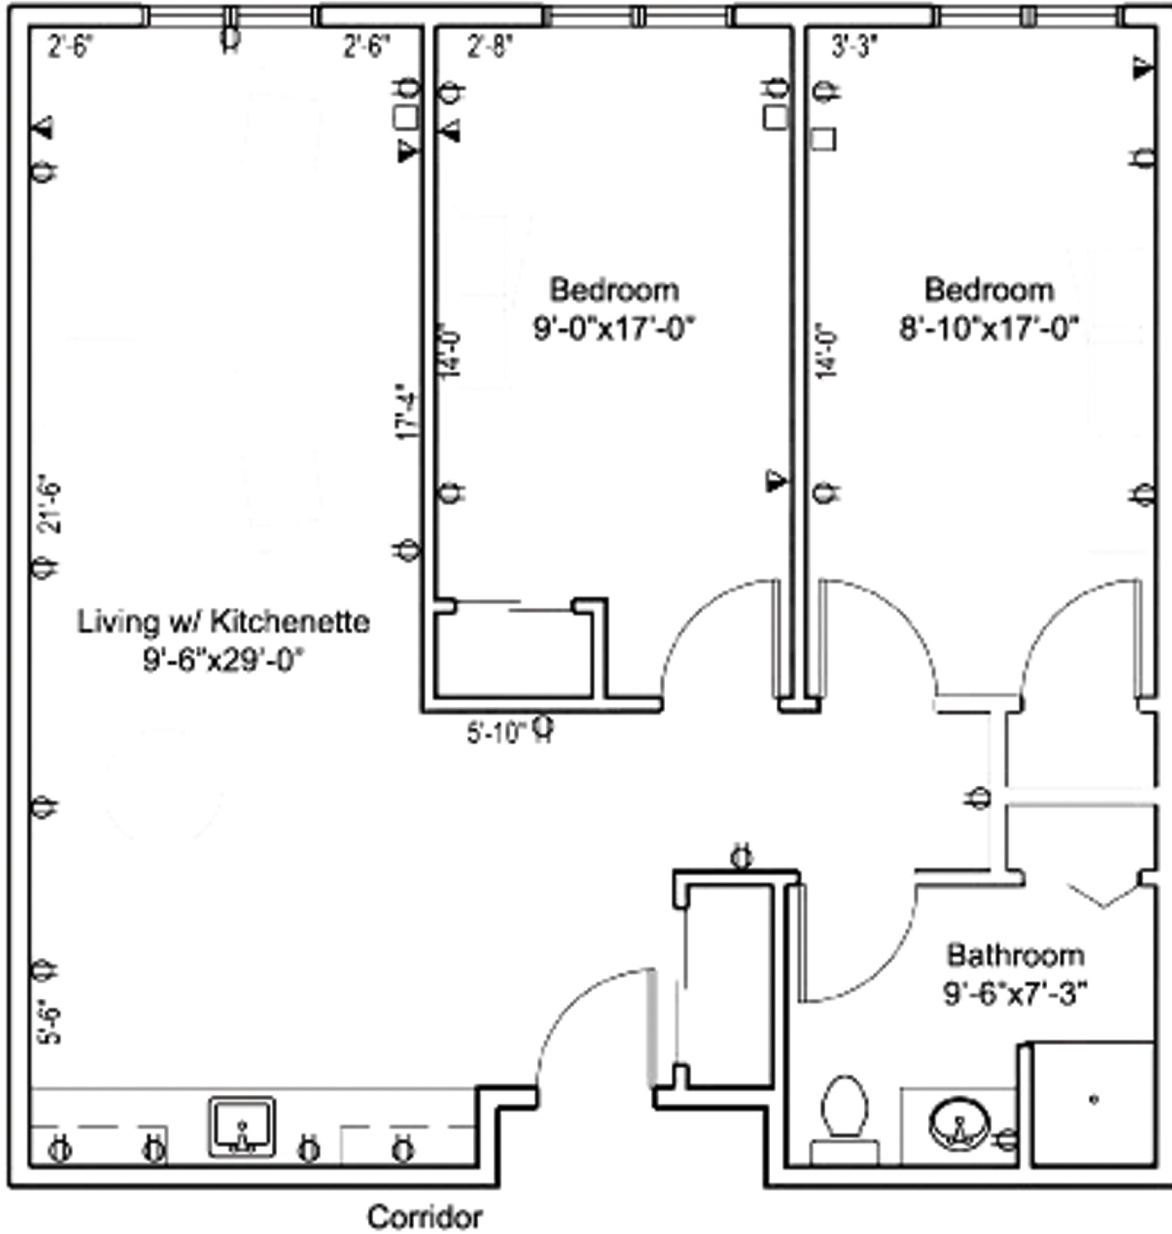

Brown's Landing One Bedroom Deluxe

1 BEDROOM, 1 BATH - 595 - 605 SF

St. John's United

THE CROSSINGS

Brown's Landing One Bedroom

1 BEDROOM, 1 BATH - 540 - 605 SF

St. John's United

THE CROSSINGS

Brown's Landing Studio

815 SF

St. John's United

THE CROSSINGS

Brown's Landing Two Bedroom

2 BEDROOM, 1 BATH - 815 SF

St. John's United

THE CROSSINGS