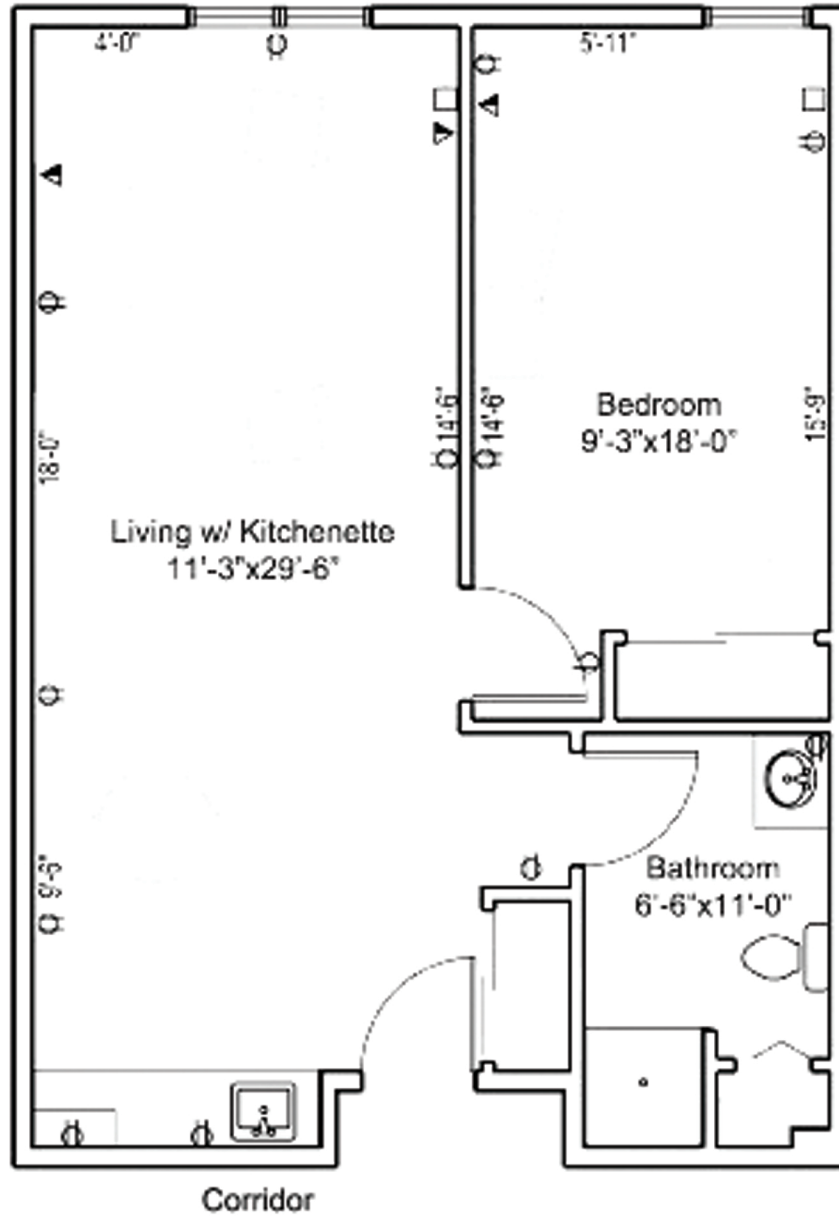

Brown's Landing One Bedroom Deluxe

1 BEDROOM, 1 BATH - 595 - 605 SF

St. John's United

THE CROSSINGS

Brown's Landing One Bedroom

1 BEDROOM, 1 BATH - 540 - 605 SF

St. John's United

THE CROSSINGS

Brown's Landing Studio

815 SF

St. John's United

THE CROSSINGS

Brown's Landing Two Bedroom

2 BEDROOM, 1 BATH - 815 SF

St. John's United

THE CROSSINGS