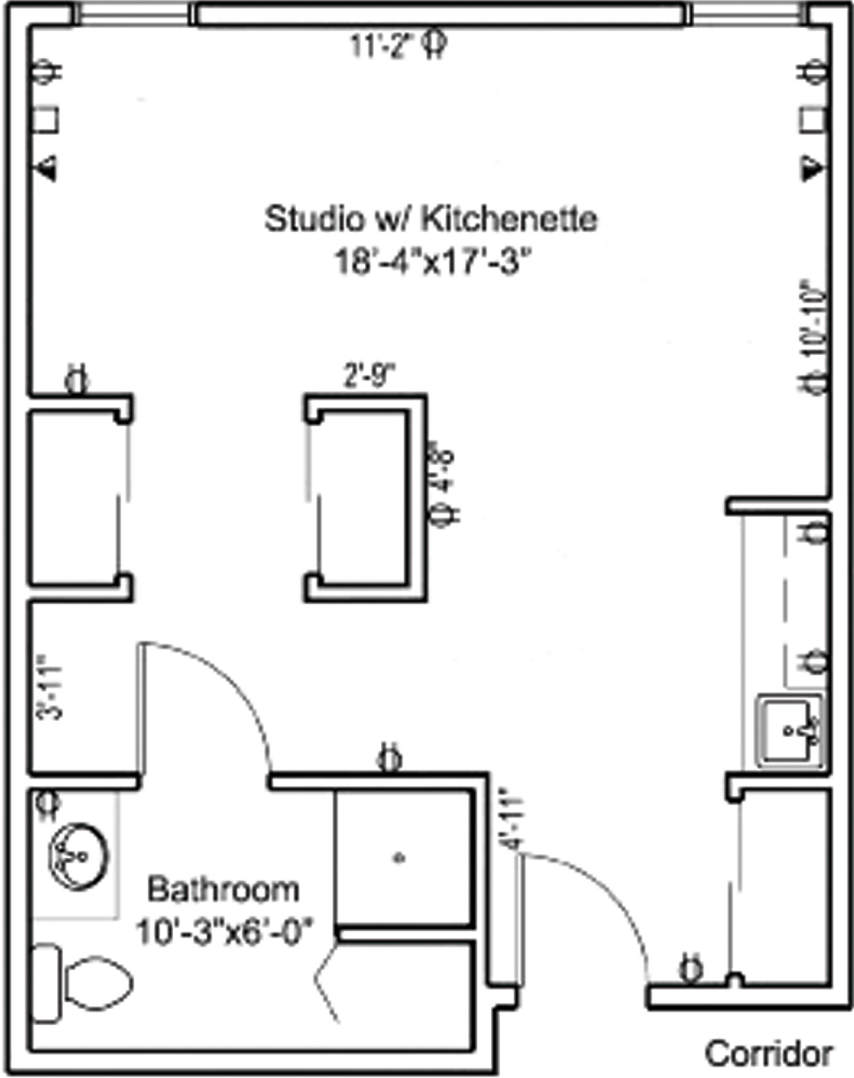

Brown's Landing One Bedroom Deluxe

1 BEDROOM, 1 BATH - 595 - 605 SF

St. John's United

THE CROSSINGS

Brown's Landing One Bedroom

1 BEDROOM, 1 BATH - 540 - 605 SF

St. John's United

THE CROSSINGS

Brown's Landing Studio

815 SF

St. John's United

THE CROSSINGS

Brown's Landing Two Bedroom

2 BEDROOM, 1 BATH - 815 SF

St. John's United

THE CROSSINGS