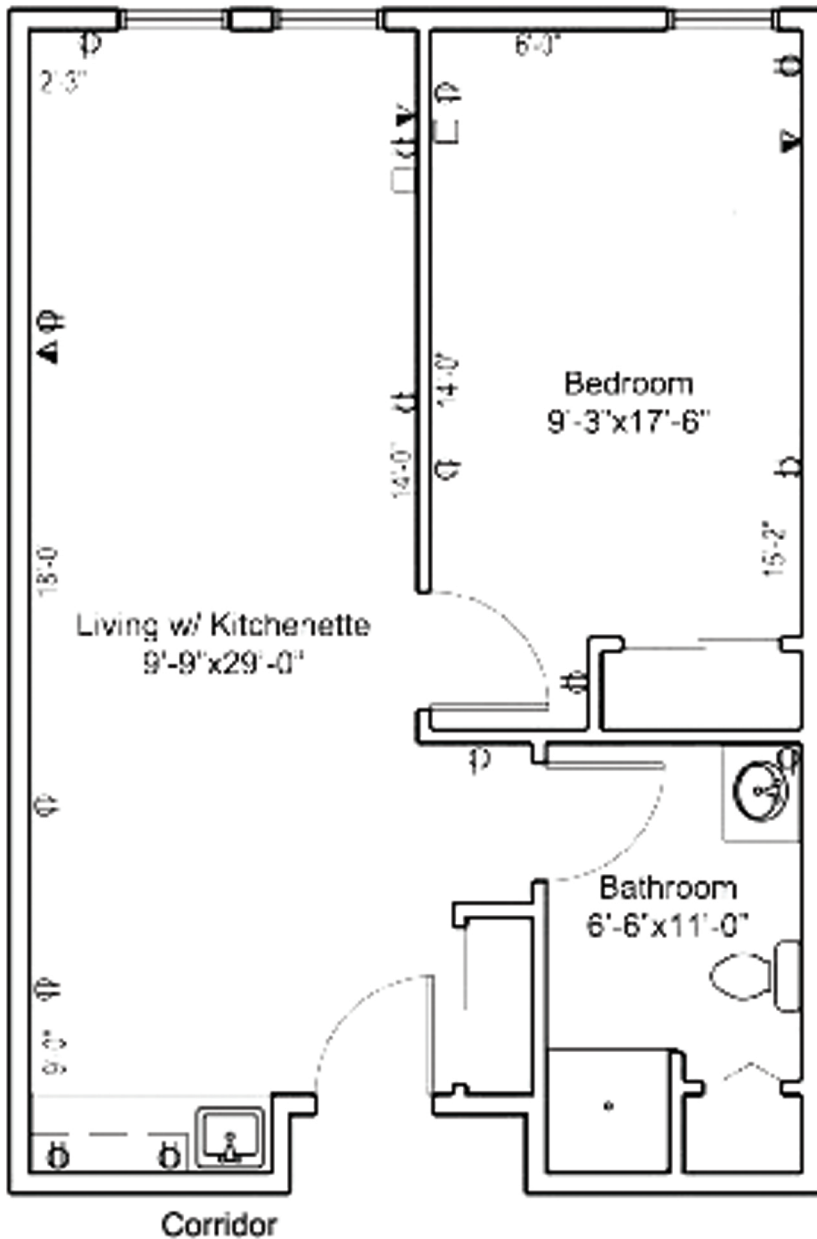

Brown's Landing One Bedroom Deluxe

1 BEDROOM, 1 BATH - 595 - 605 SF

St. John's United

THE CROSSINGS

Brown's Landing One Bedroom

1 BEDROOM, 1 BATH - 540 - 605 SF

St. John's United

THE CROSSINGS

Brown's Landing Studio

815 SF

St. John's United

THE CROSSINGS

Brown's Landing Two Bedroom

2 BEDROOM, 1 BATH - 815 SF

St. John's United

THE CROSSINGS