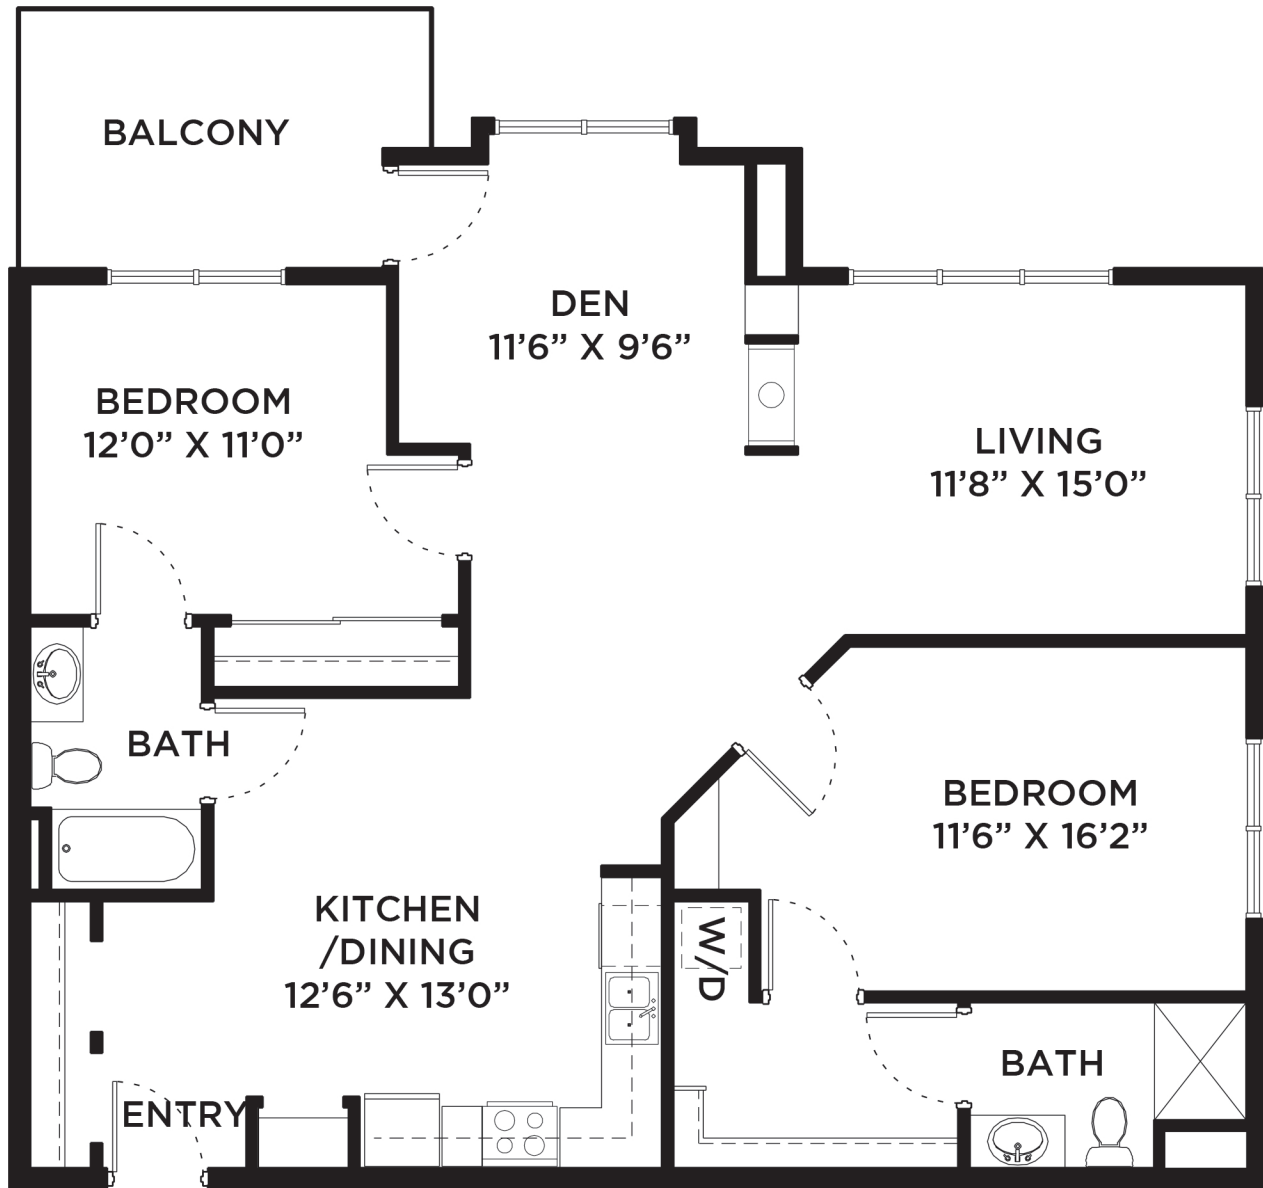

# Two Bedroom Contemporary

2 BEDROOM, 1.5 BATH - 914 SF

**Mission Ridge**

# Two Bedroom Deluxe

2 BEDROOM, 2 BATH, DEN - 1,262 SF

**Mission Ridge**

# Two Bedroom Grand

2 BEDROOM, 2 BATH, DEN - 1,366 SF

**Mission Ridge**

# Two Bedroom Special

2 BEDROOM, 2 BATH - 1,212 SF

**Mission Ridge**