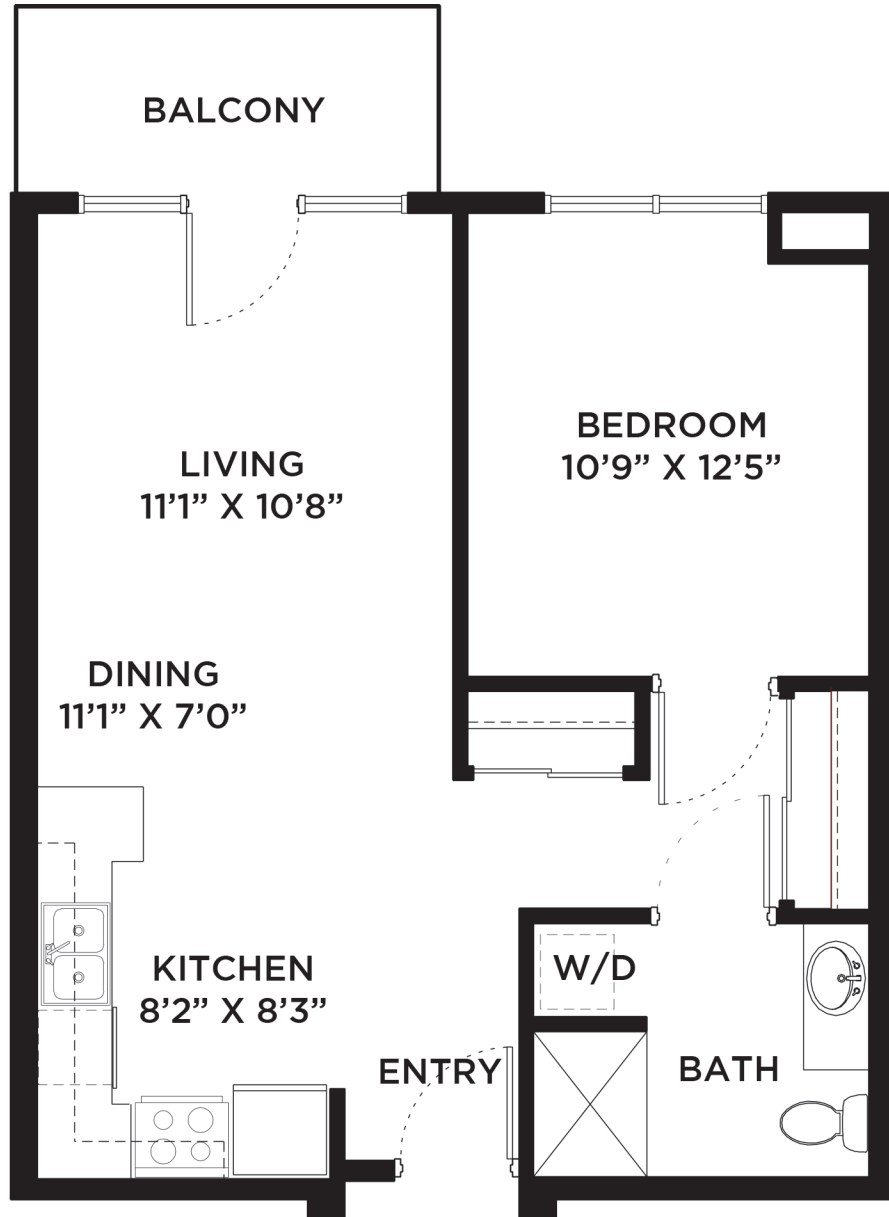

**First Floor**  
MISSION RIDGE AND  
THE VISTA ASSISTED LIVING

**Second Floor**  
MISSION RIDGE

**Third Floor**  
MISSION RIDGE

**Mission Ridge**

# One Bedroom Traditional

1 BEDROOM, 1 BATH - 623 SF

**Mission Ridge**

# One Bedroom Deluxe

1 BEDROOM, 1 BATH - 727 SF

**Mission Ridge**

# Two Bedroom Classic

2 BEDROOM, 2 BATH - 1,068 SF

**Mission Ridge**