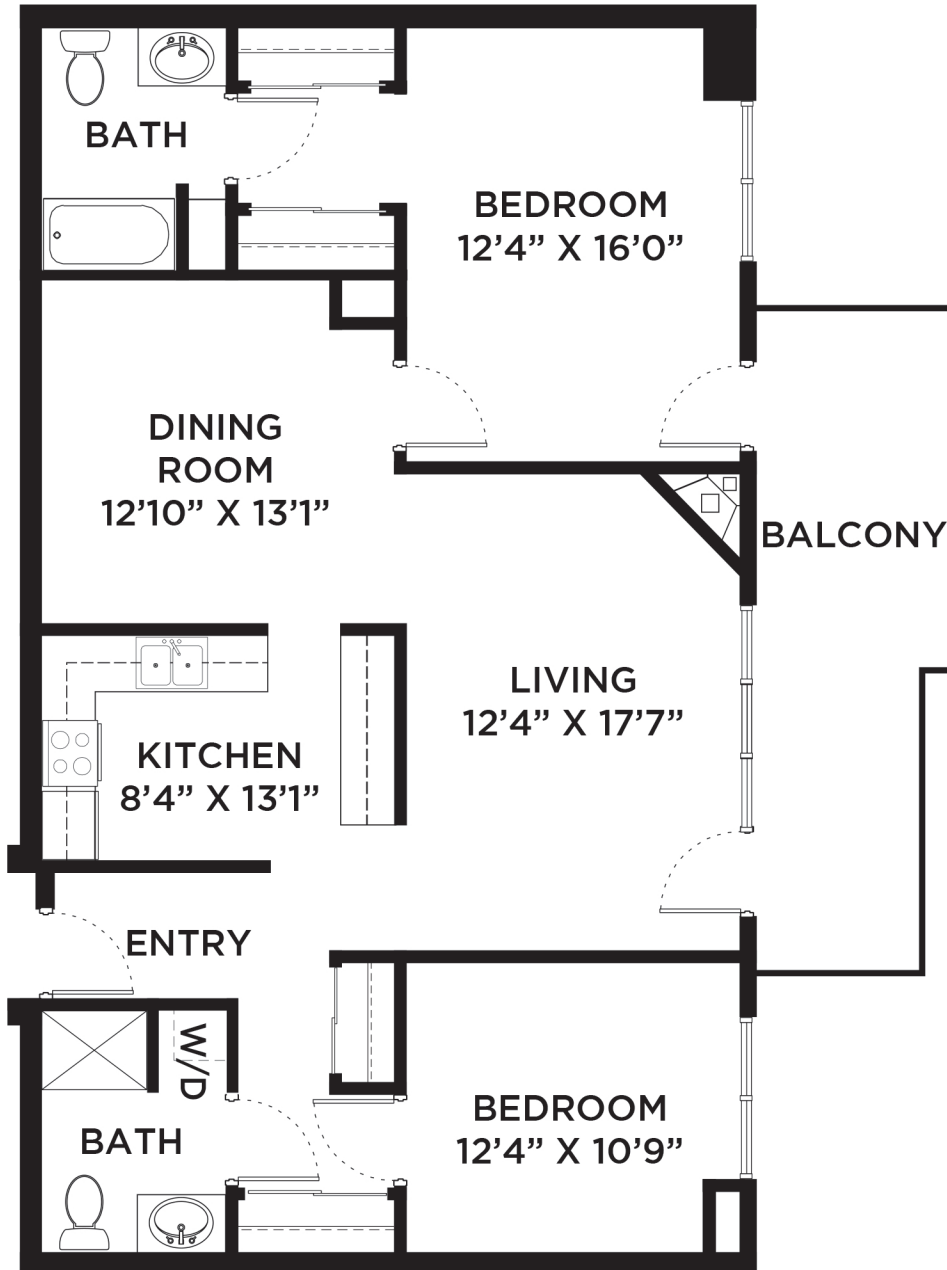

# Two Bedroom Deluxe

2 BEDROOM, 2 BATH, DEN - 1,262 SF

**Mission Ridge**

# Two Bedroom Grand

2 BEDROOM, 2 BATH, DEN - 1,366 SF

**Mission Ridge**

# Two Bedroom Special

2 BEDROOM, 2 BATH - 1,212 SF

**Mission Ridge**

# Two Bedroom Traditional

2 BEDROOM, 1.5 BATH - 900 SF

**Mission Ridge**