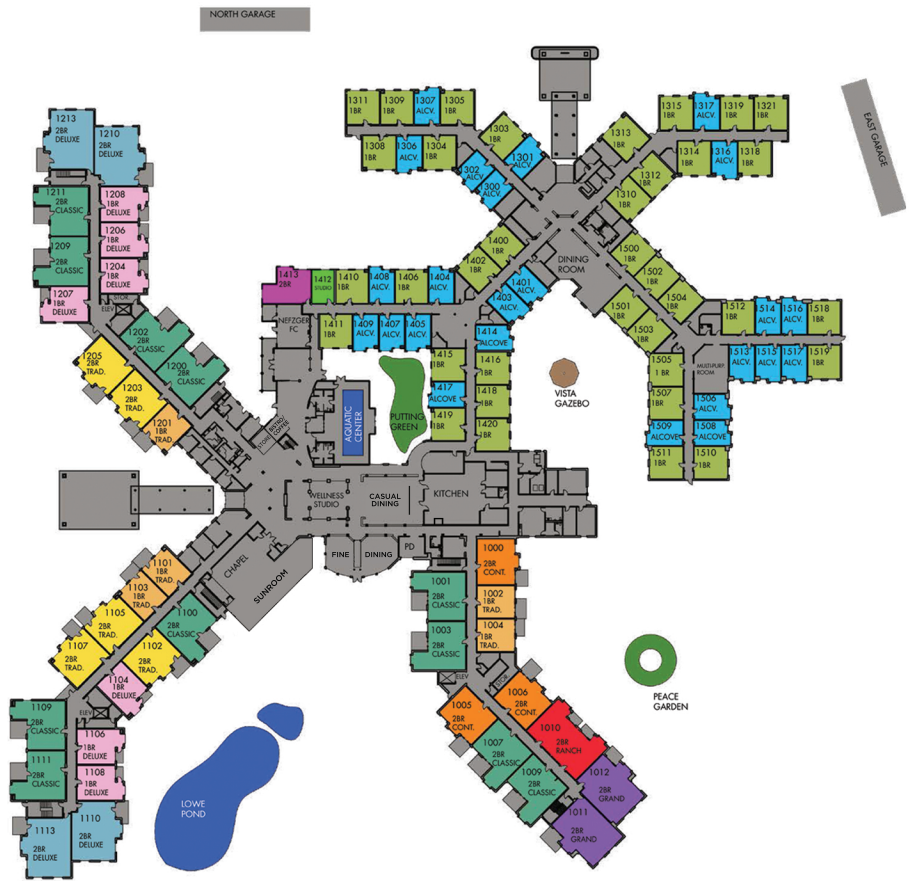

**First Floor**  
MISSION RIDGE AND  
THE VISTA ASSISTED LIVING

**Second Floor**  
MISSION RIDGE

**Third Floor**  
MISSION RIDGE

**Mission Ridge**

# One Bedroom Traditional

1 BEDROOM, 1 BATH - 623 SF

**Mission Ridge**

# One Bedroom Deluxe

1 BEDROOM, 1 BATH - 727 SF

**Mission Ridge**