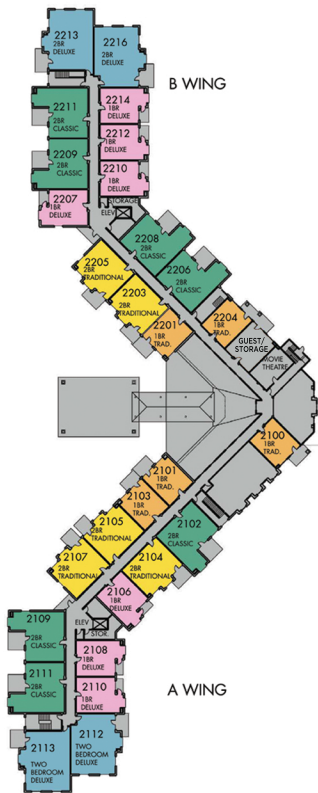

**First Floor**  
MISSION RIDGE AND  
THE VISTA ASSISTED LIVING

**Second Floor**  
MISSION RIDGE

**Third Floor**  
MISSION RIDGE

**Mission Ridge**

# One Bedroom Traditional

1 BEDROOM, 1 BATH - 623 SF

**Mission Ridge**

# One Bedroom Deluxe

1 BEDROOM, 1 BATH - 727 SF

**Mission Ridge**

# Two Bedroom Classic

2 BEDROOM, 2 BATH - 1,068 SF

**Mission Ridge**