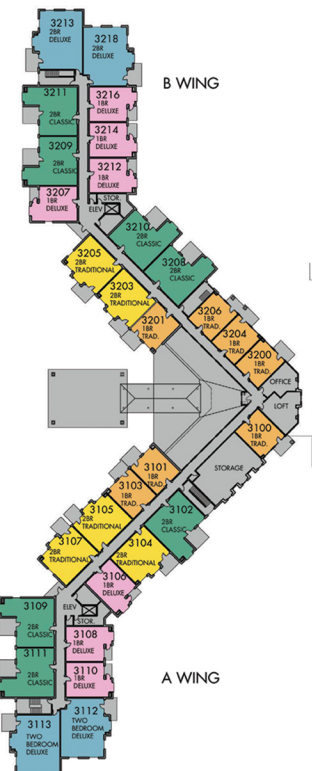

**First Floor**  
MISSION RIDGE AND  
THE VISTA ASSISTED LIVING

**Second Floor**  
MISSION RIDGE

**Third Floor**  
MISSION RIDGE

**Mission Ridge**

# One Bedroom Traditional

1 BEDROOM, 1 BATH - 623 SF

**Mission Ridge**

# One Bedroom Deluxe

1 BEDROOM, 1 BATH - 727 SF

**Mission Ridge**

# Two Bedroom Classic

2 BEDROOM, 2 BATH - 1,068 SF

**Mission Ridge**