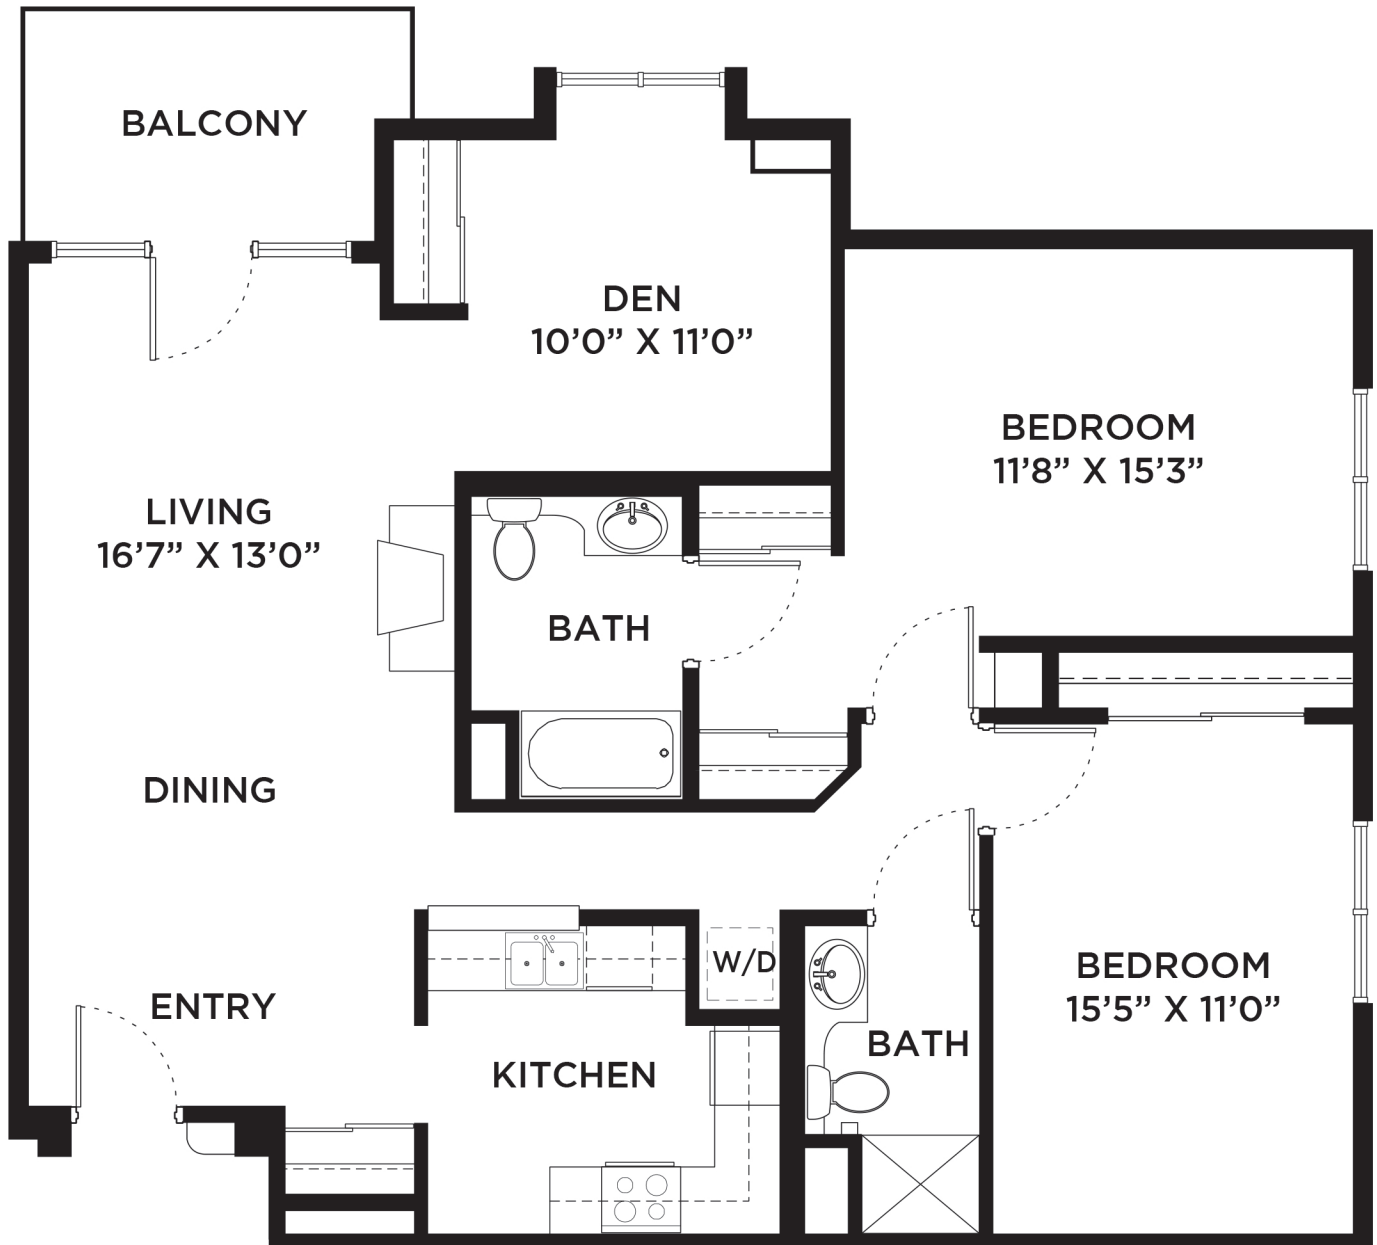

# Two Bedroom Classic

2 BEDROOM, 2 BATH - 1,068 SF

**Mission Ridge**

# Two Bedroom Contemporary

2 BEDROOM, 1.5 BATH - 914 SF

**Mission Ridge**

# Two Bedroom Deluxe

2 BEDROOM, 2 BATH, DEN - 1,262 SF

**Mission Ridge**

# Two Bedroom Grand

2 BEDROOM, 2 BATH, DEN - 1,366 SF

**Mission Ridge**