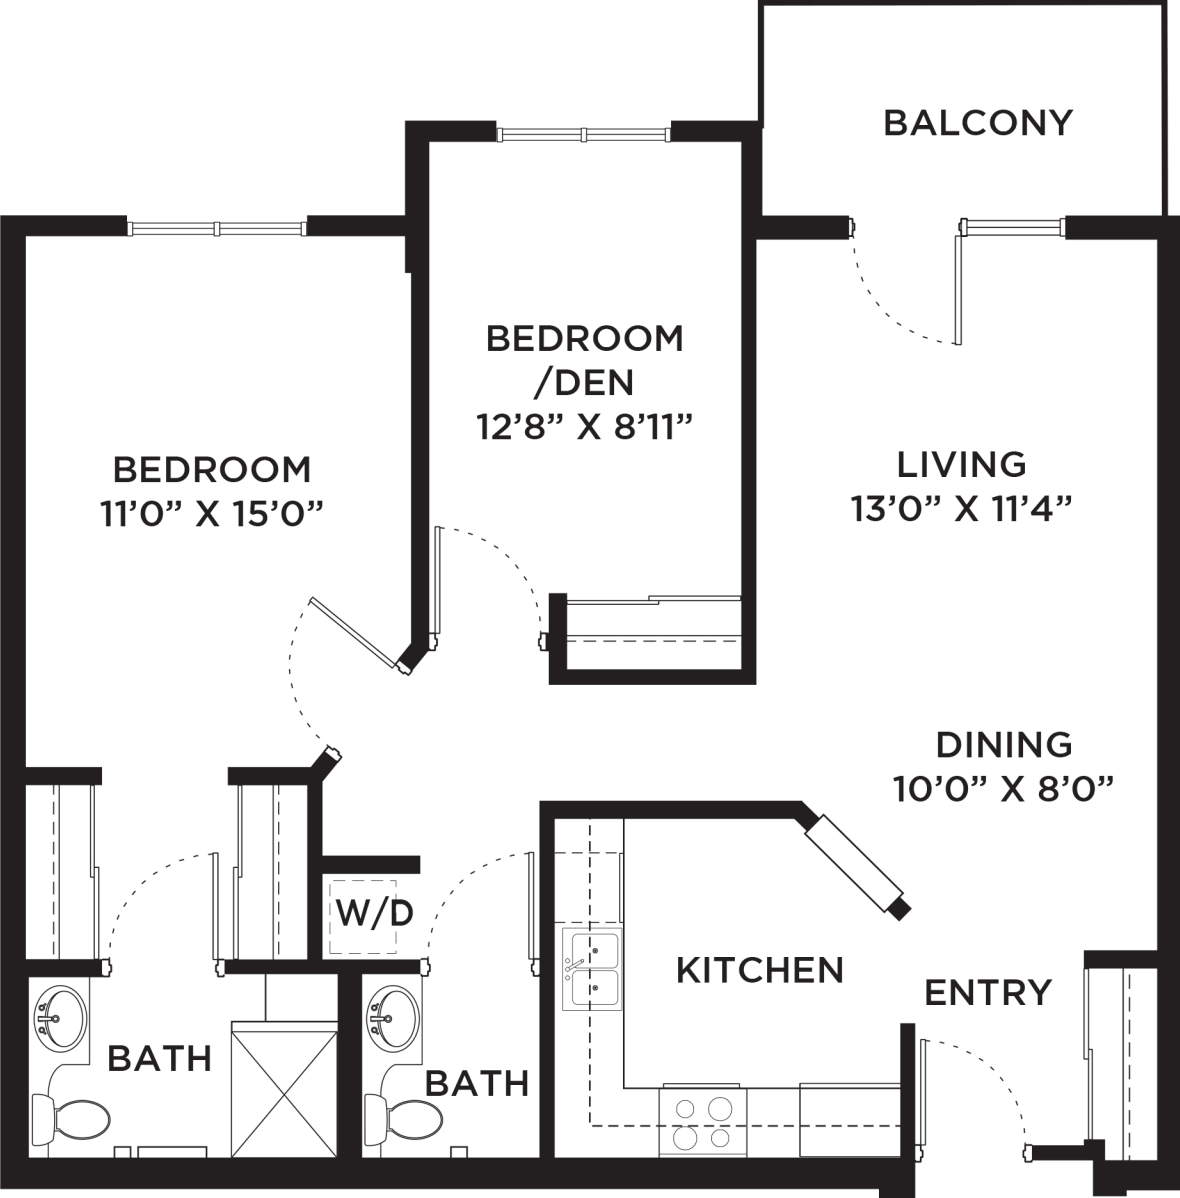

# Two Bedroom Deluxe

2 BEDROOM, 2 BATH, DEN - 1,262 SF

**Mission Ridge**

# Two Bedroom Grand

2 BEDROOM, 2 BATH, DEN - 1,366 SF

**Mission Ridge**

# Two Bedroom Special

2 BEDROOM, 2 BATH - 1,212 SF

**Mission Ridge**

# Two Bedroom Traditional

2 BEDROOM, 1.5 BATH - 900 SF

**Mission Ridge**