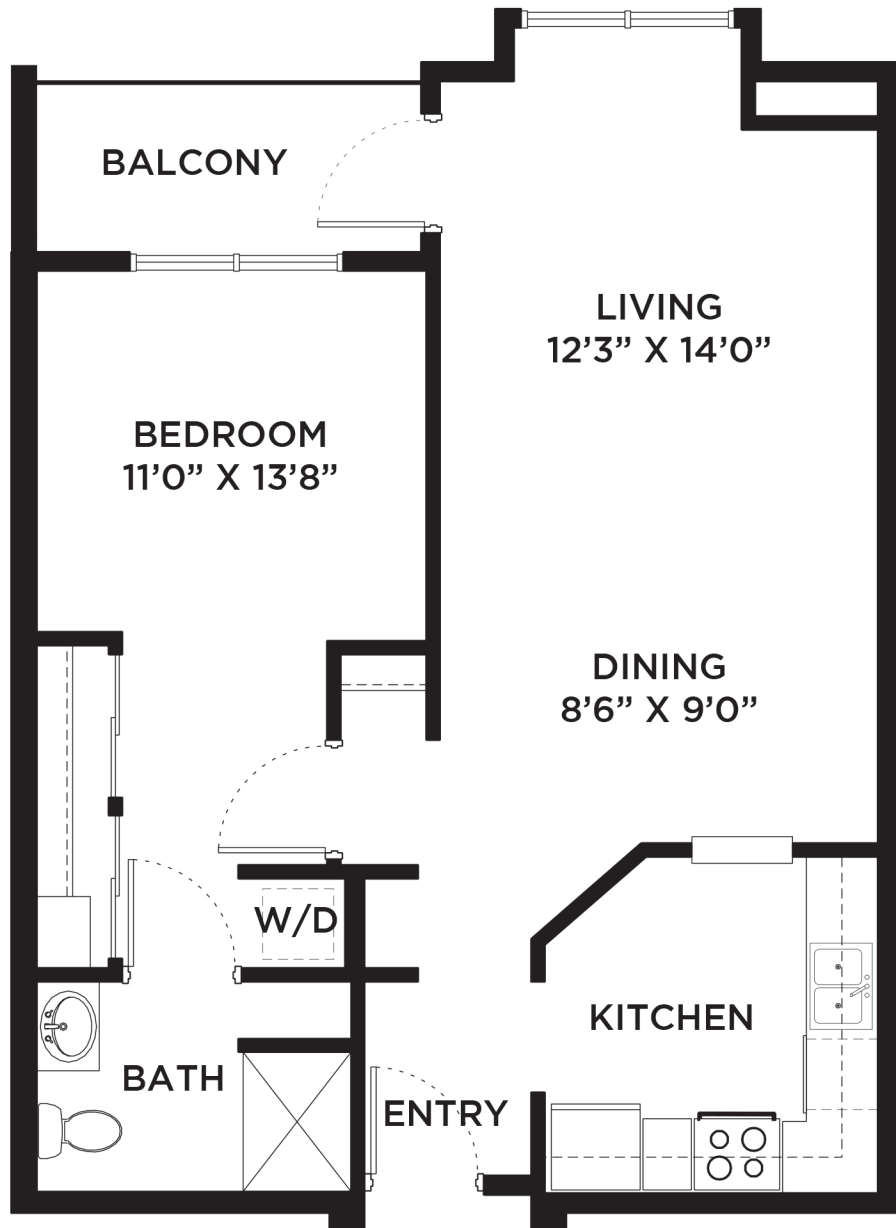

**First Floor**  
MISSION RIDGE AND  
THE VISTA ASSISTED LIVING

**Second Floor**  
MISSION RIDGE

**Third Floor**  
MISSION RIDGE

**Mission Ridge**

# One Bedroom Traditional

1 BEDROOM, 1 BATH - 623 SF

**Mission Ridge**

# One Bedroom Deluxe

1 BEDROOM, 1 BATH - 727 SF

**Mission Ridge**

# Two Bedroom Classic

2 BEDROOM, 2 BATH - 1,068 SF

**Mission Ridge**