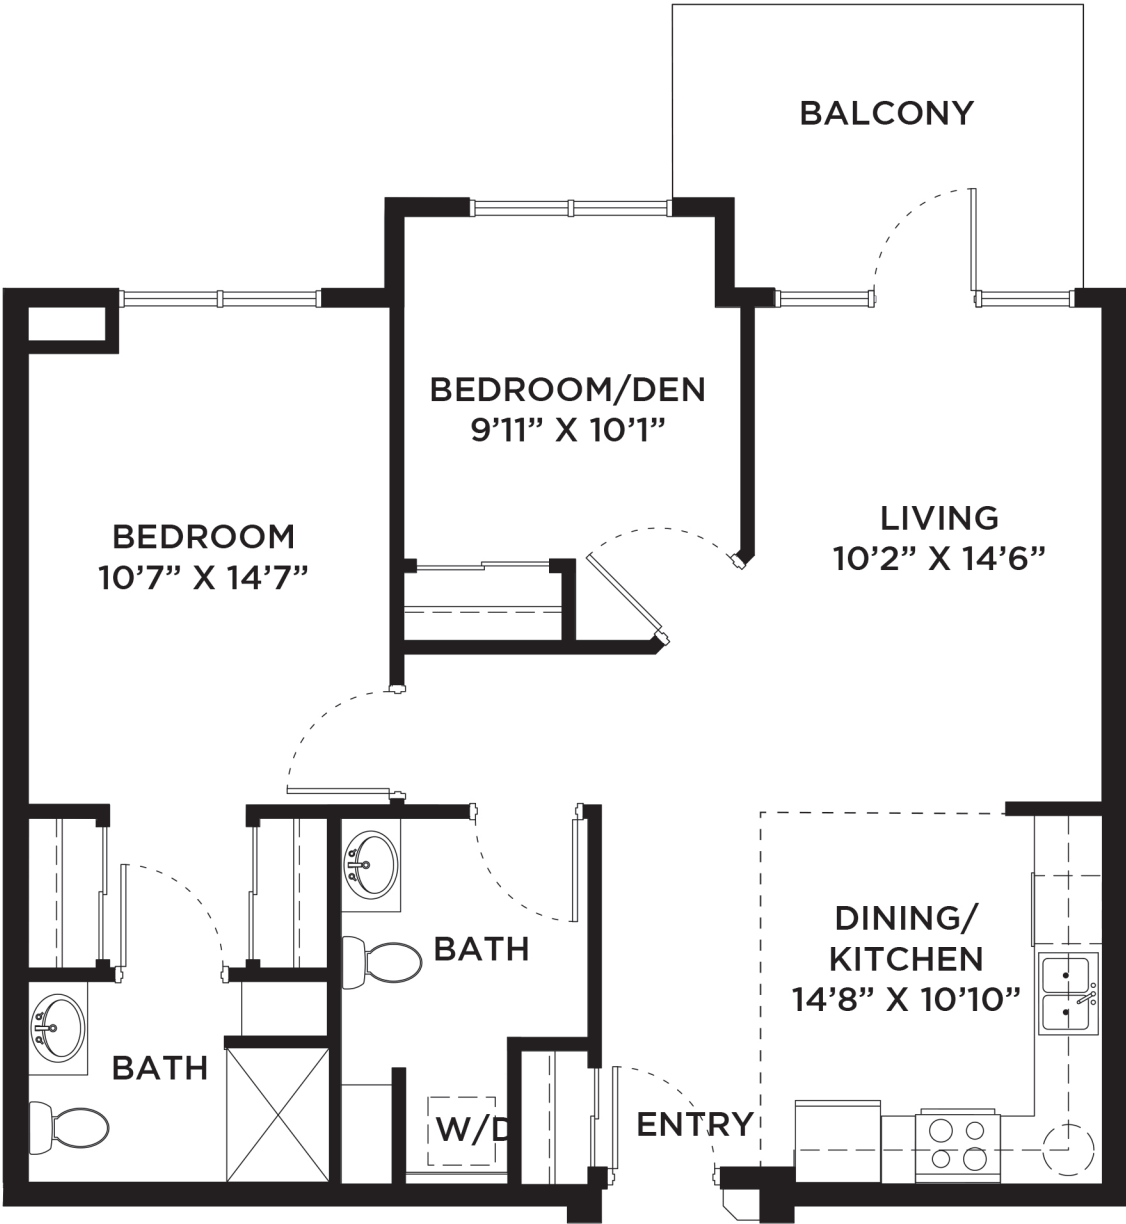

# One Bedroom Deluxe

1 BEDROOM, 1 BATH - 727 SF

**Mission Ridge**

# Two Bedroom Classic

2 BEDROOM, 2 BATH - 1,068 SF

**Mission Ridge**

# Two Bedroom Contemporary

2 BEDROOM, 1.5 BATH - 914 SF

**Mission Ridge**

# Two Bedroom Deluxe

2 BEDROOM, 2 BATH, DEN - 1,262 SF

**Mission Ridge**