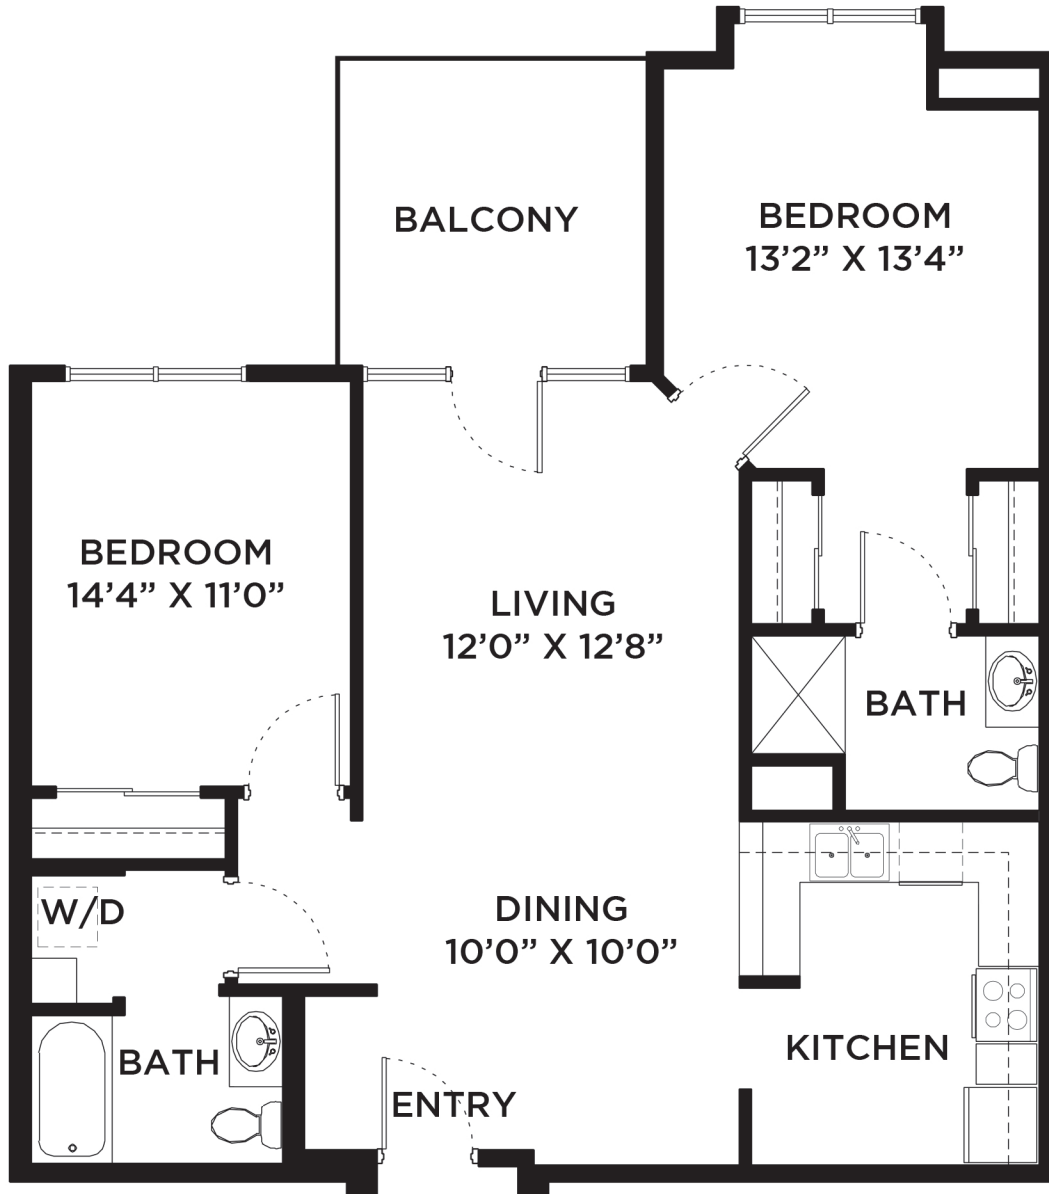

# One Bedroom Traditional

1 BEDROOM, 1 BATH - 623 SF

**Mission Ridge**

# One Bedroom Deluxe

1 BEDROOM, 1 BATH - 727 SF

**Mission Ridge**

# Two Bedroom Classic

2 BEDROOM, 2 BATH - 1,068 SF

**Mission Ridge**

# Two Bedroom Contemporary

2 BEDROOM, 1.5 BATH - 914 SF

**Mission Ridge**