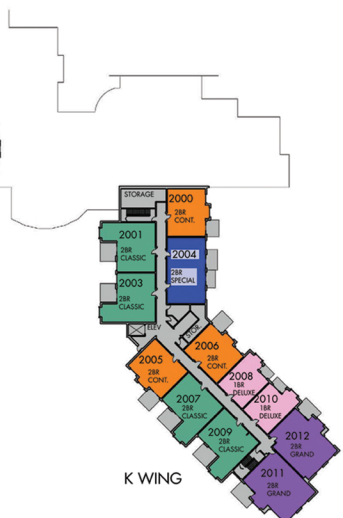

**First Floor**  
MISSION RIDGE AND  
THE VISTA ASSISTED LIVING

**Second Floor**  
MISSION RIDGE

**Third Floor**  
MISSION RIDGE

**Mission Ridge**

# One Bedroom Traditional

1 BEDROOM, 1 BATH - 623 SF

**Mission Ridge**

# One Bedroom Deluxe

1 BEDROOM, 1 BATH - 727 SF

**Mission Ridge**

# Two Bedroom Classic

2 BEDROOM, 2 BATH - 1,068 SF

**Mission Ridge**