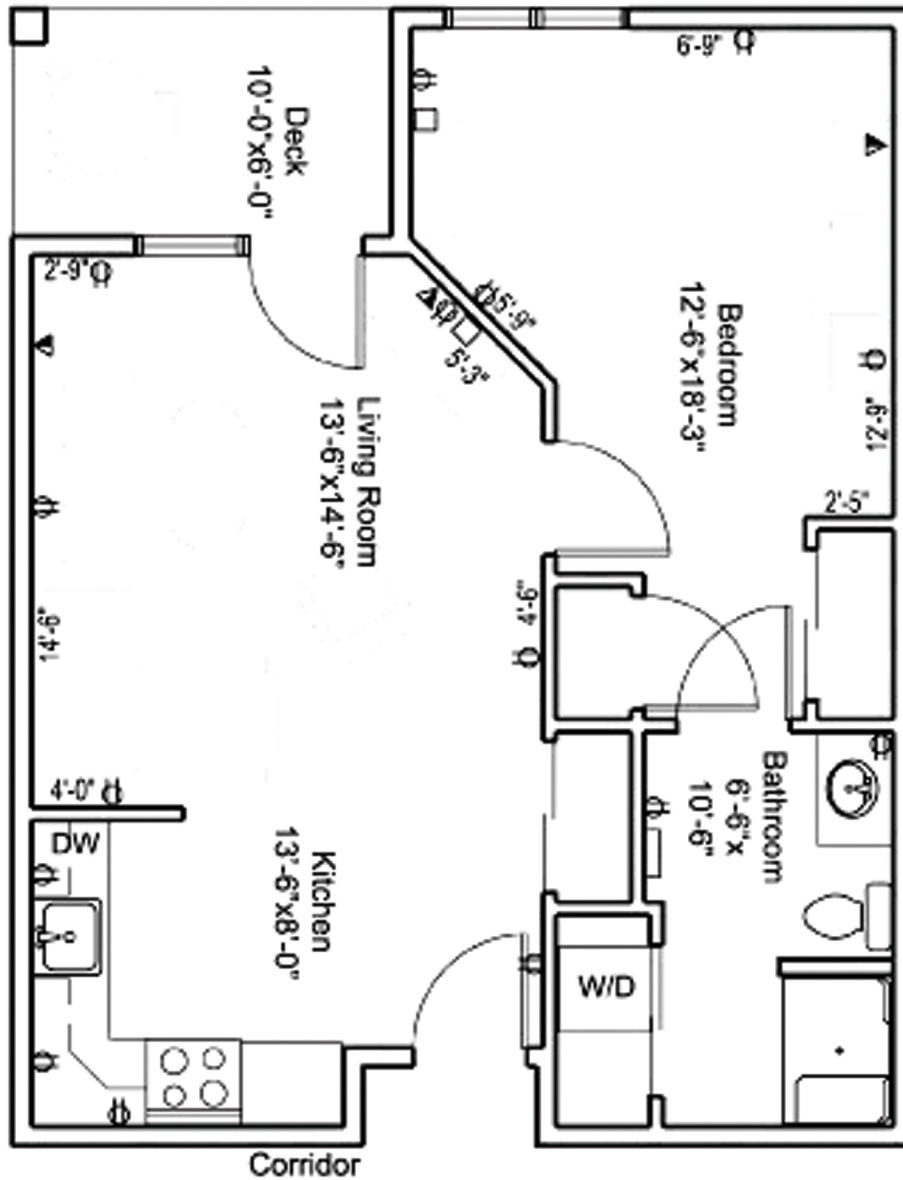

# One Bedroom Deluxe

1 BEDROOM, 1 BATH - 640 - 660 SF

**St. John's United**

THE CROSSINGS

# One Bedroom Special

1 BEDROOM, 1 BATH - 795 SF

**St. John's United**

THE CROSSINGS

# One Bedroom Traditional

1 BEDROOM, 1 BATH - 575 SF

**St. John's United**

THE CROSSINGS