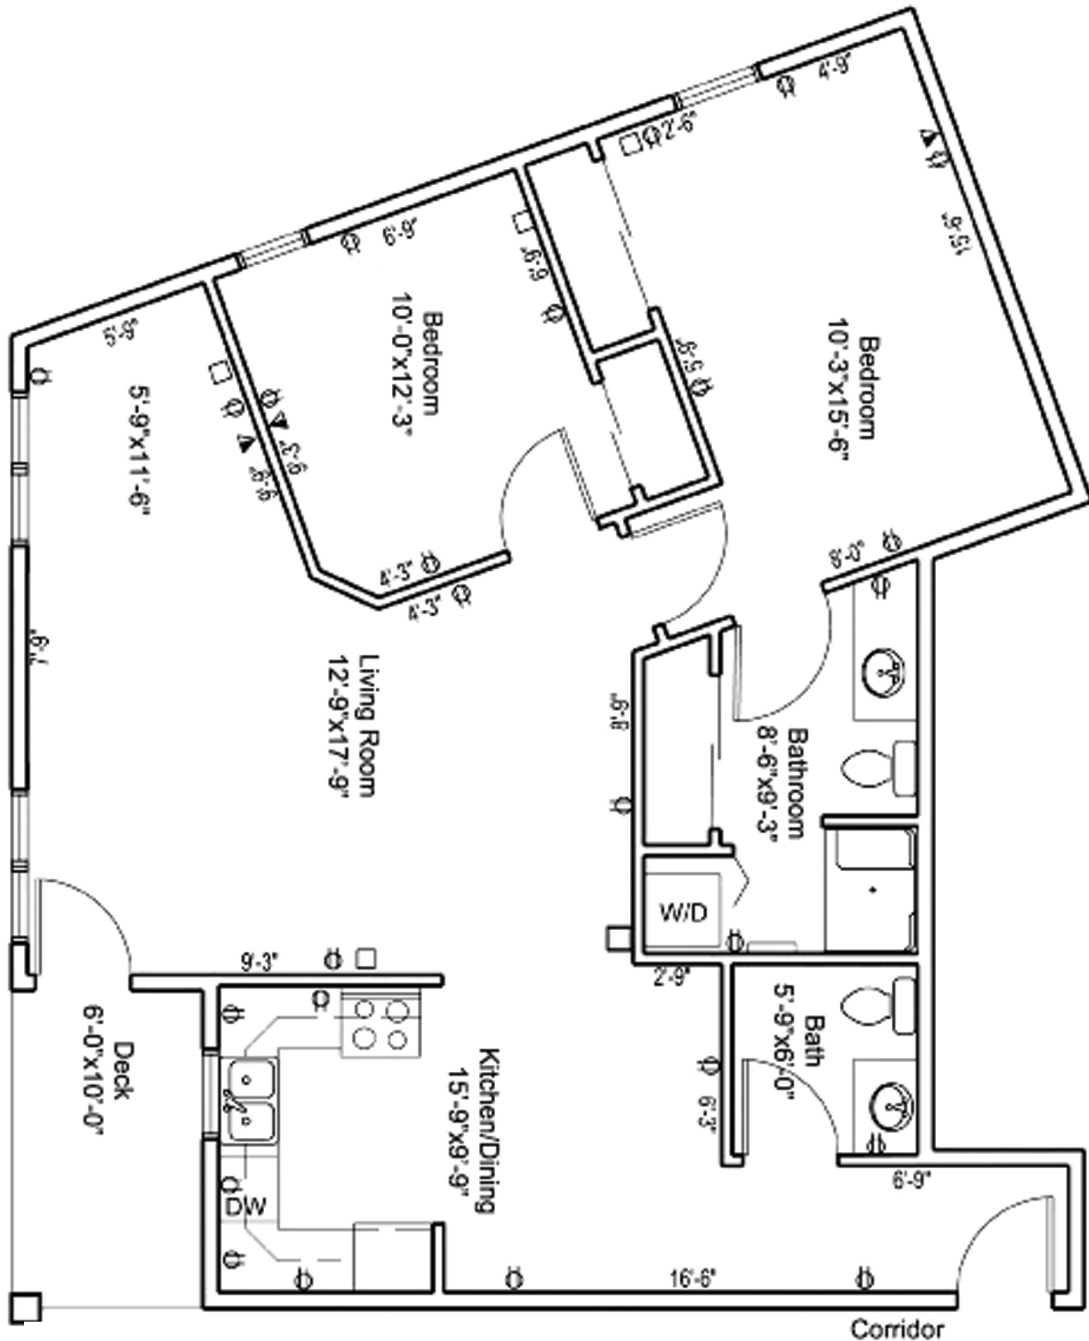

# One Bedroom Special

1 BEDROOM, 1 BATH - 795 SF

**St. John's United**

THE CROSSINGS

# One Bedroom Traditional

1 BEDROOM, 1 BATH - 575 SF

**St. John's United**

THE CROSSINGS

# Two Bedroom Deluxe

2 BEDROOM, 2 BATH - 895 - 910 SF

**St. John's United**

**THE CROSSINGS**

# Two Bedroom Grand

2 BEDROOM, 2 BATH - 1,030 SF

**St. John's United**

THE CROSSINGS