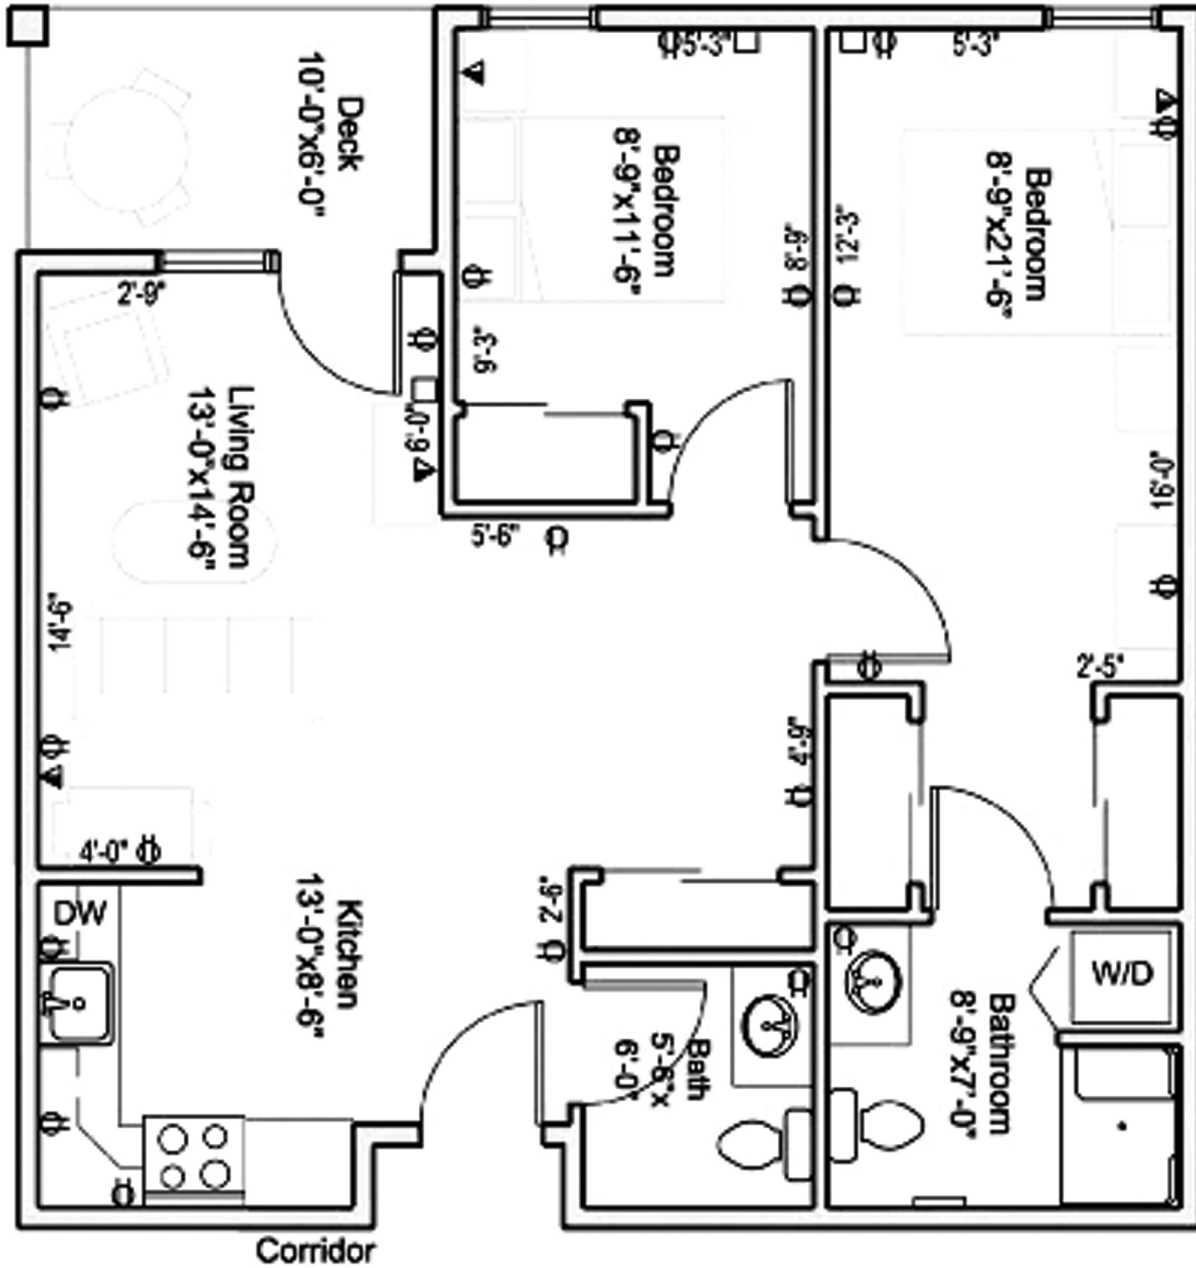

# Two Bedroom Grand

2 BEDROOM, 2 BATH - 1,030 SF

**St. John's United**

THE CROSSINGS

# Two Bedroom Special

2 BEDROOM, 2 BATH - 940 SF

**St. John's United**

THE CROSSINGS

# Two Bedroom Traditional

2 BEDROOM, 1.5 BATH - 800 - 825 SF

**St. John's United**

THE CROSSINGS