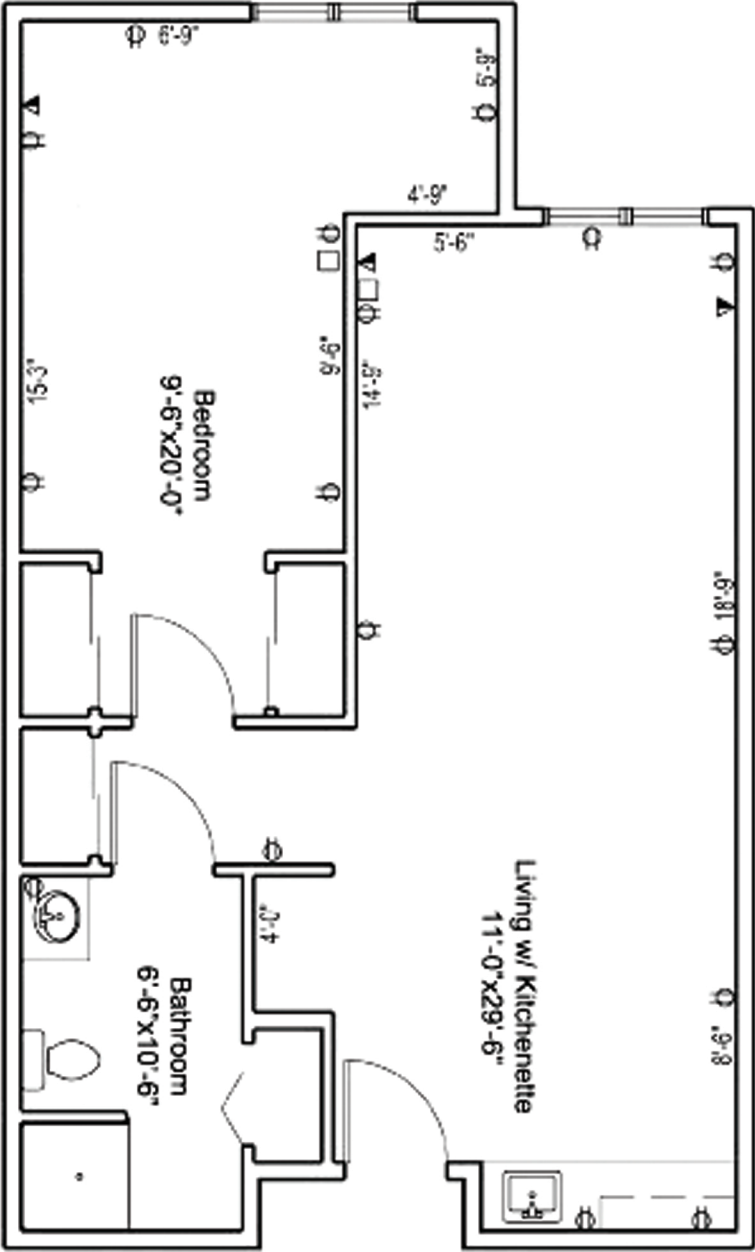

# One Bedroom Deluxe

1 BEDROOM, 1 BATH - 640 - 660 SF

**St. John's United**

THE CROSSINGS

# One Bedroom Special

1 BEDROOM, 1 BATH - 795 SF

**St. John's United**

THE CROSSINGS

# One Bedroom Traditional

1 BEDROOM, 1 BATH - 575 SF

**St. John's United**

THE CROSSINGS