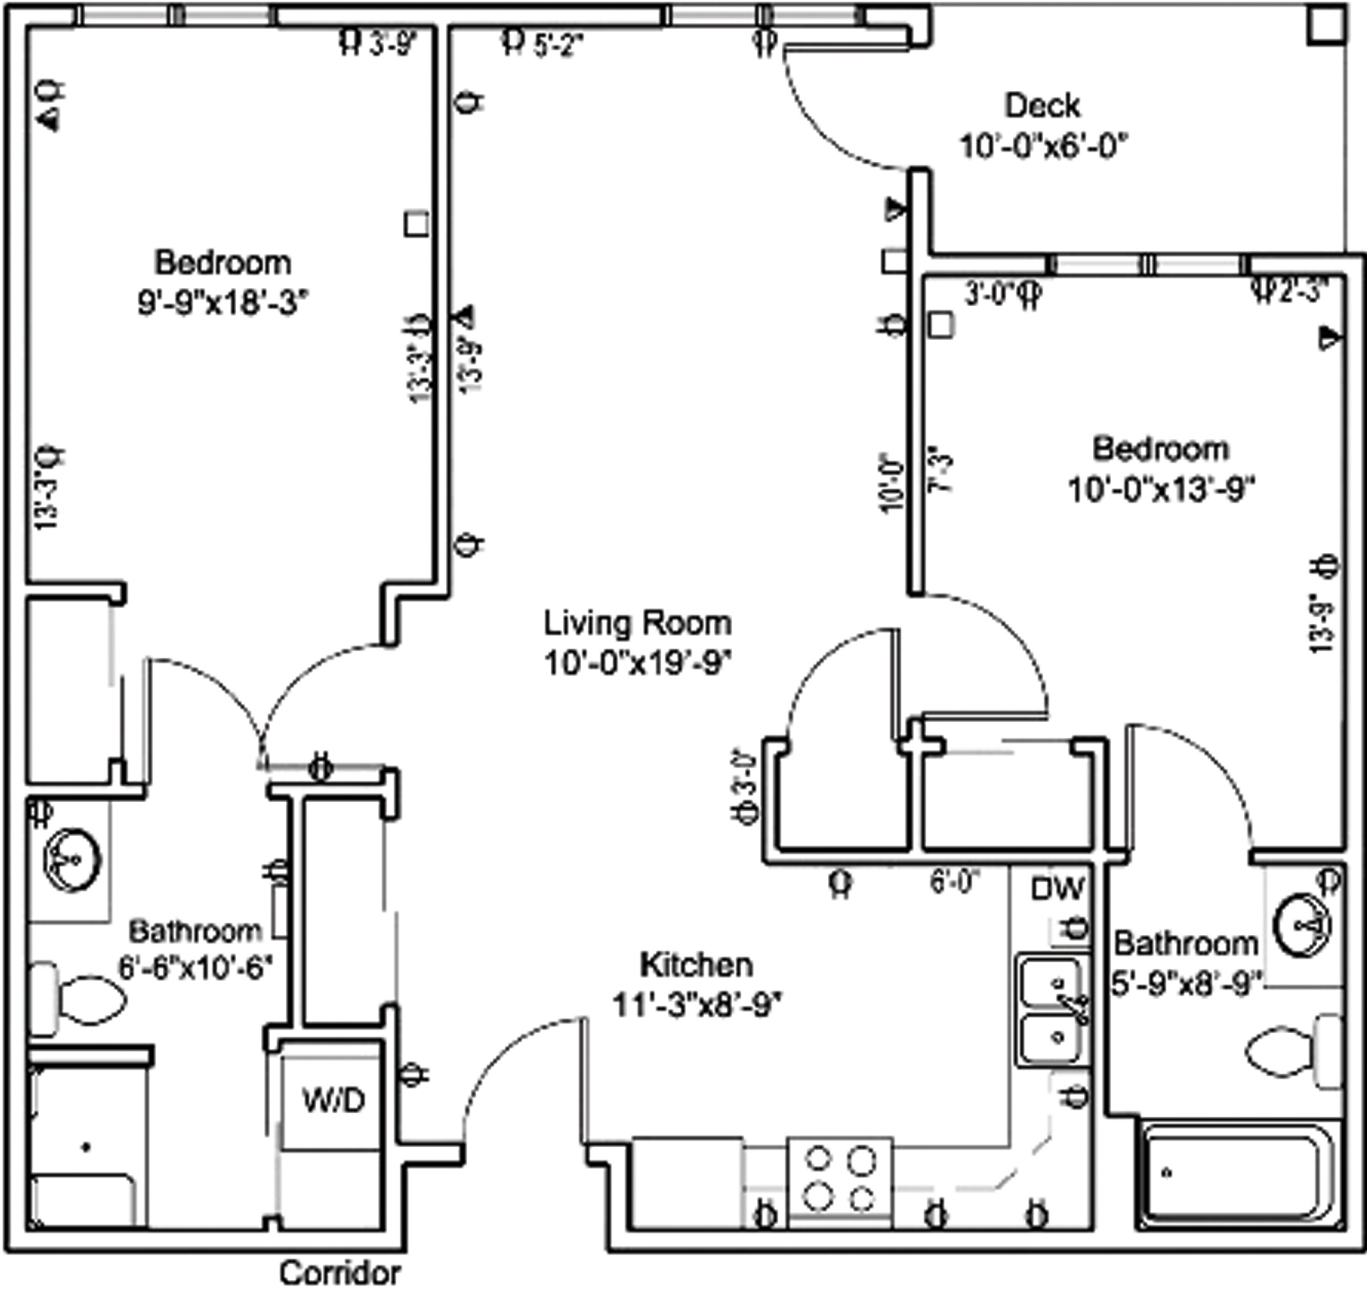

# One Bedroom Special

1 BEDROOM, 1 BATH - 795 SF

**St. John's United**

THE CROSSINGS

# One Bedroom Traditional

1 BEDROOM, 1 BATH - 575 SF

**St. John's United**

THE CROSSINGS

# Two Bedroom Deluxe

2 BEDROOM, 2 BATH - 895 - 910 SF

**St. John's United**

**THE CROSSINGS**

# Two Bedroom Grand

2 BEDROOM, 2 BATH - 1,030 SF

**St. John's United**

THE CROSSINGS