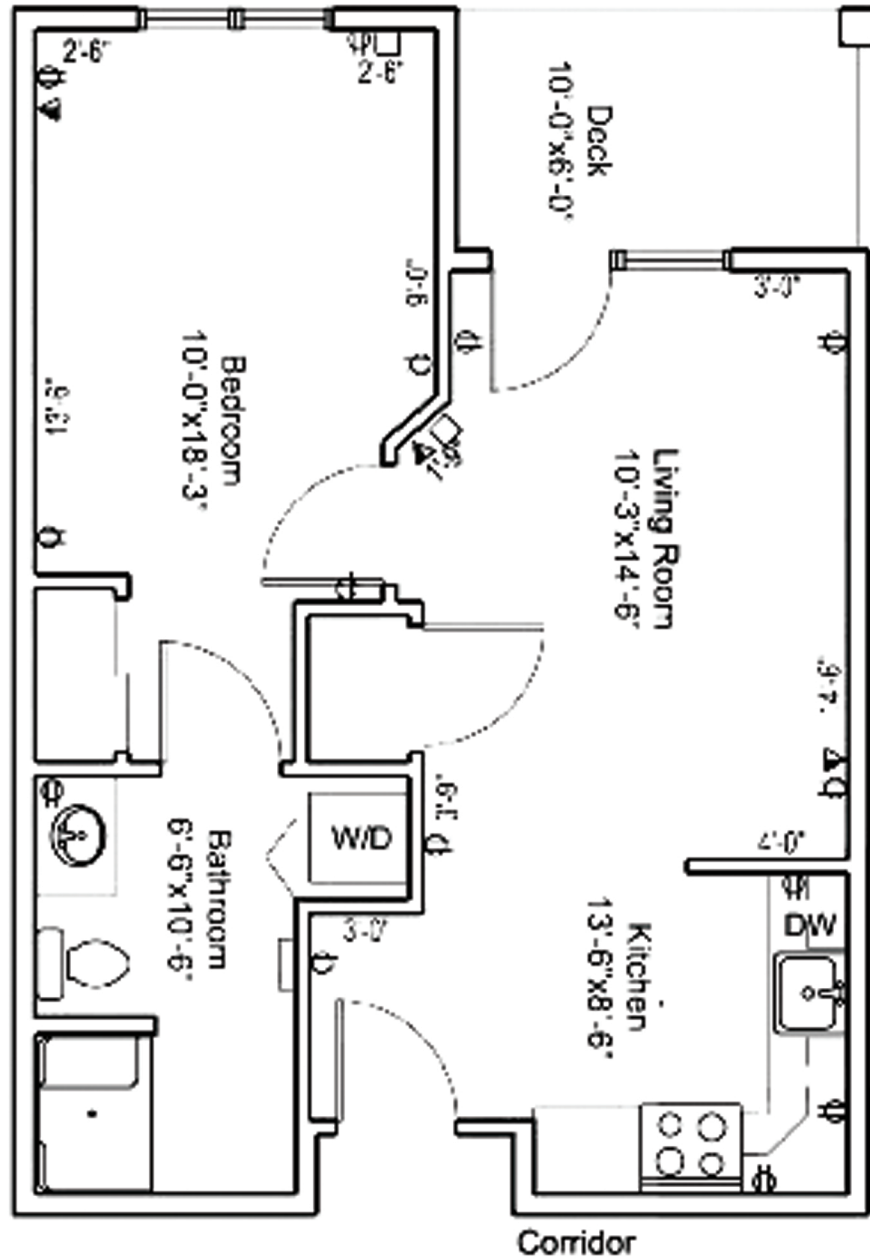

# One Bedroom Deluxe

1 BEDROOM, 1 BATH - 640 - 660 SF

**St. John's United**

THE CROSSINGS

# One Bedroom Special

1 BEDROOM, 1 BATH - 795 SF

**St. John's United**

THE CROSSINGS

# One Bedroom Traditional

1 BEDROOM, 1 BATH - 575 SF

**St. John's United**

THE CROSSINGS

# Two Bedroom Deluxe

2 BEDROOM, 2 BATH - 895 - 910 SF

**St. John's United**

**THE CROSSINGS**