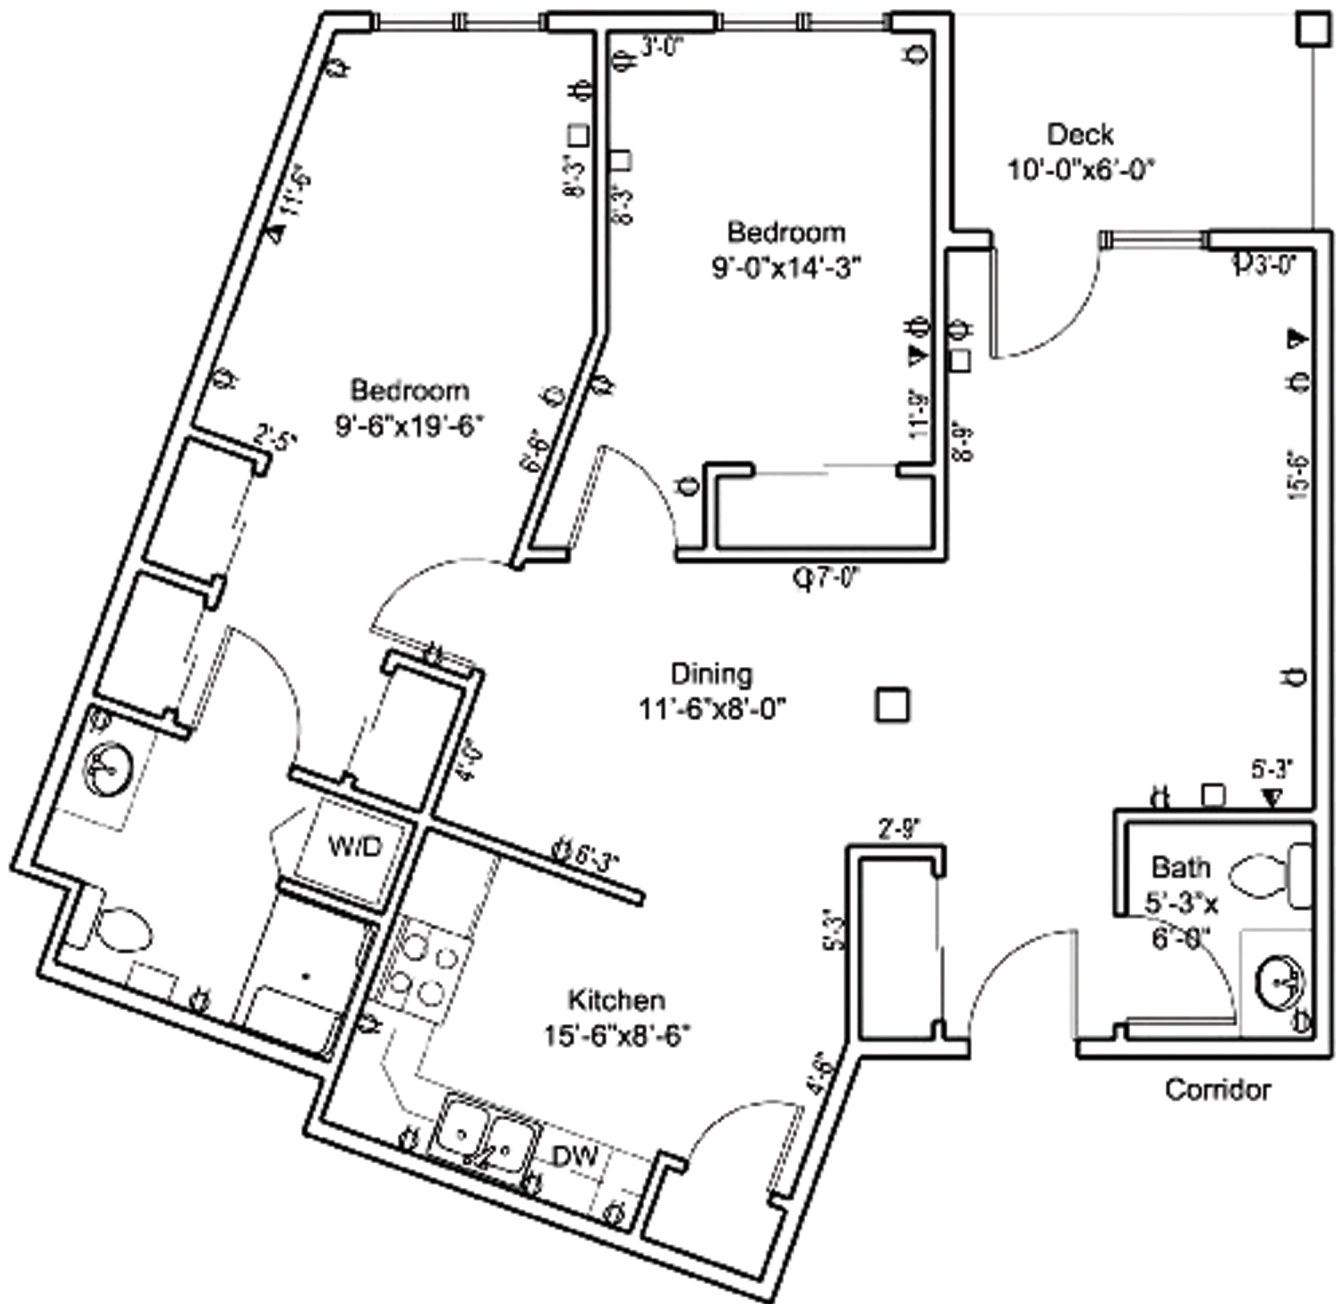

# Two Bedroom Deluxe

2 BEDROOM, 2 BATH - 895 - 910 SF

**St. John's United**

**THE CROSSINGS**

# Two Bedroom Grand

2 BEDROOM, 2 BATH - 1,030 SF

**St. John's United**

THE CROSSINGS

# Two Bedroom Special

2 BEDROOM, 2 BATH - 940 SF

**St. John's United**

THE CROSSINGS

# Two Bedroom Traditional

2 BEDROOM, 1.5 BATH - 800 - 825 SF

**St. John's United**

THE CROSSINGS