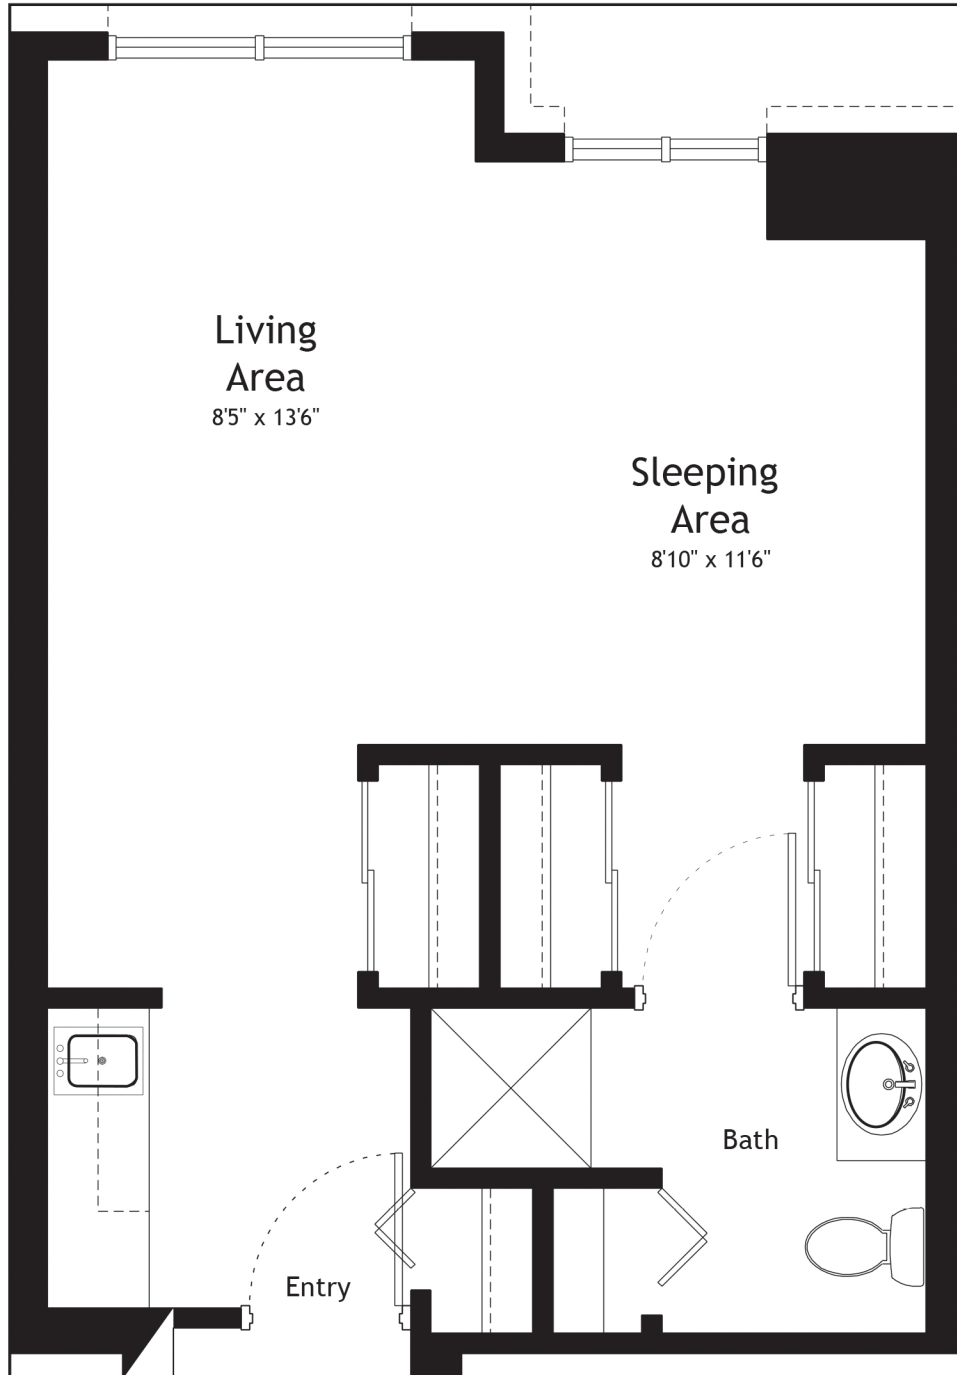

Assisted Living

ALCOVE - 455 SF

Mission Ridge

THE VISTA