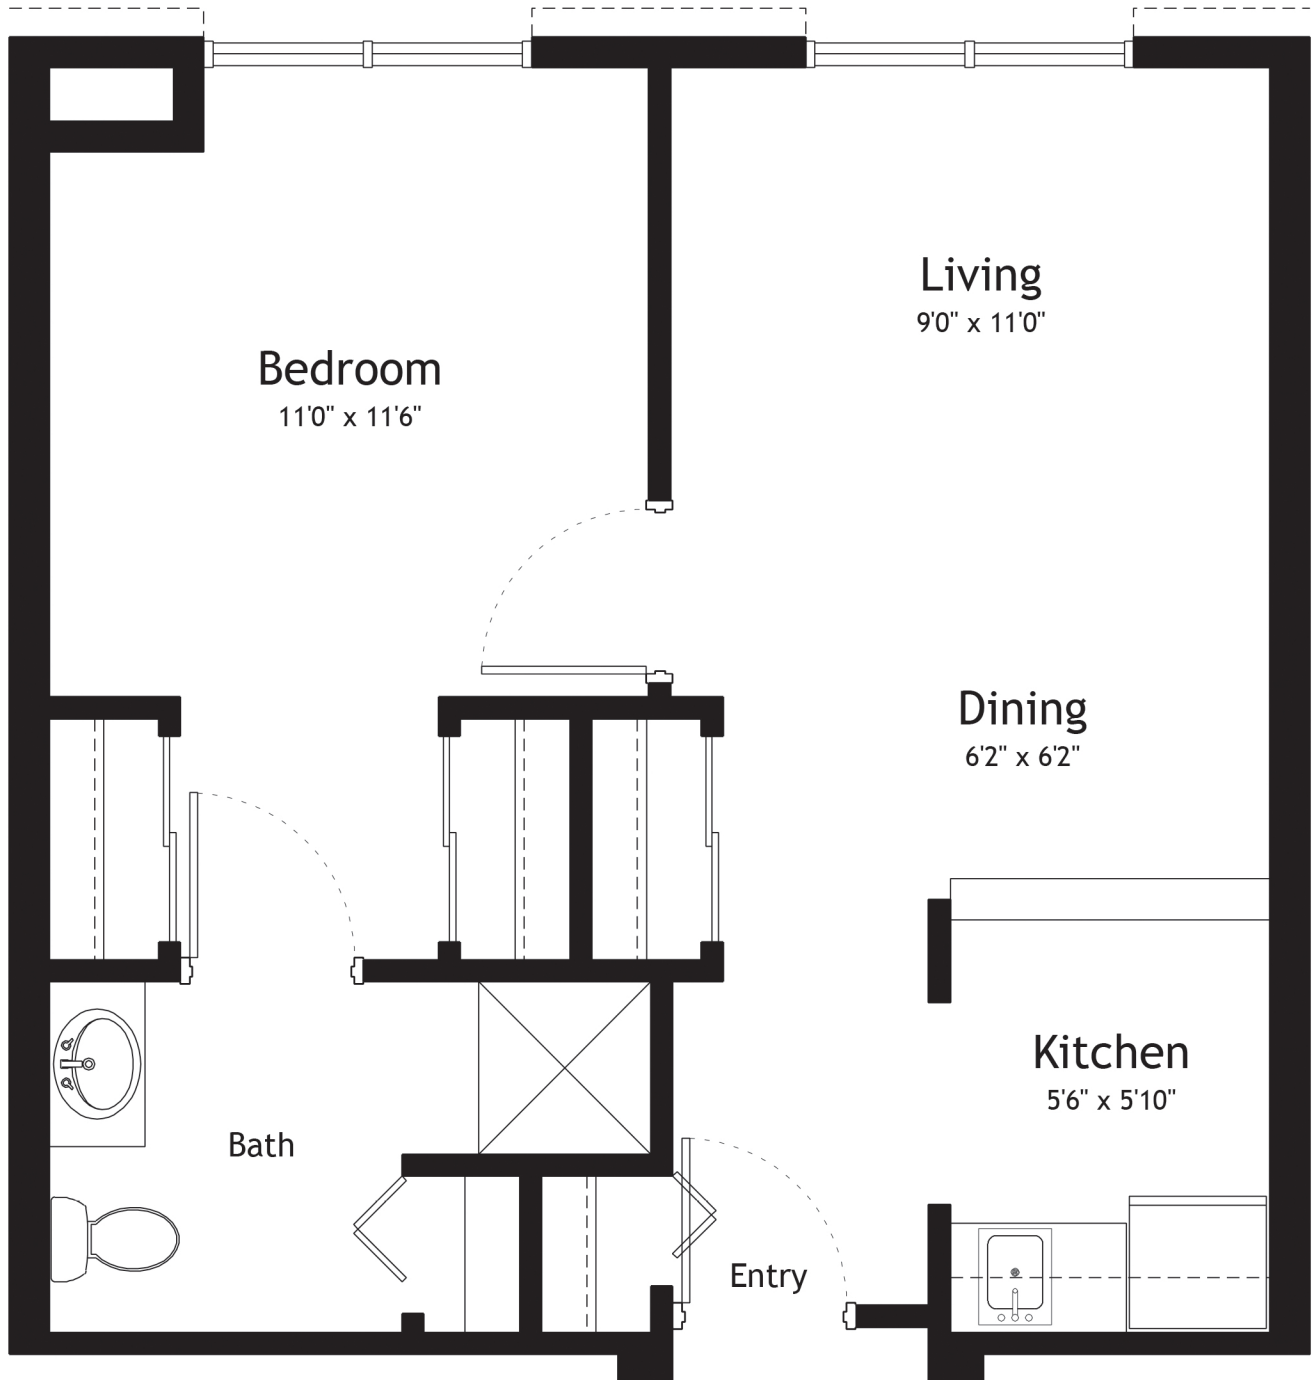

# Assisted Living

1 BEDROOM - 557 SF

**Mission Ridge**

THE VISTA