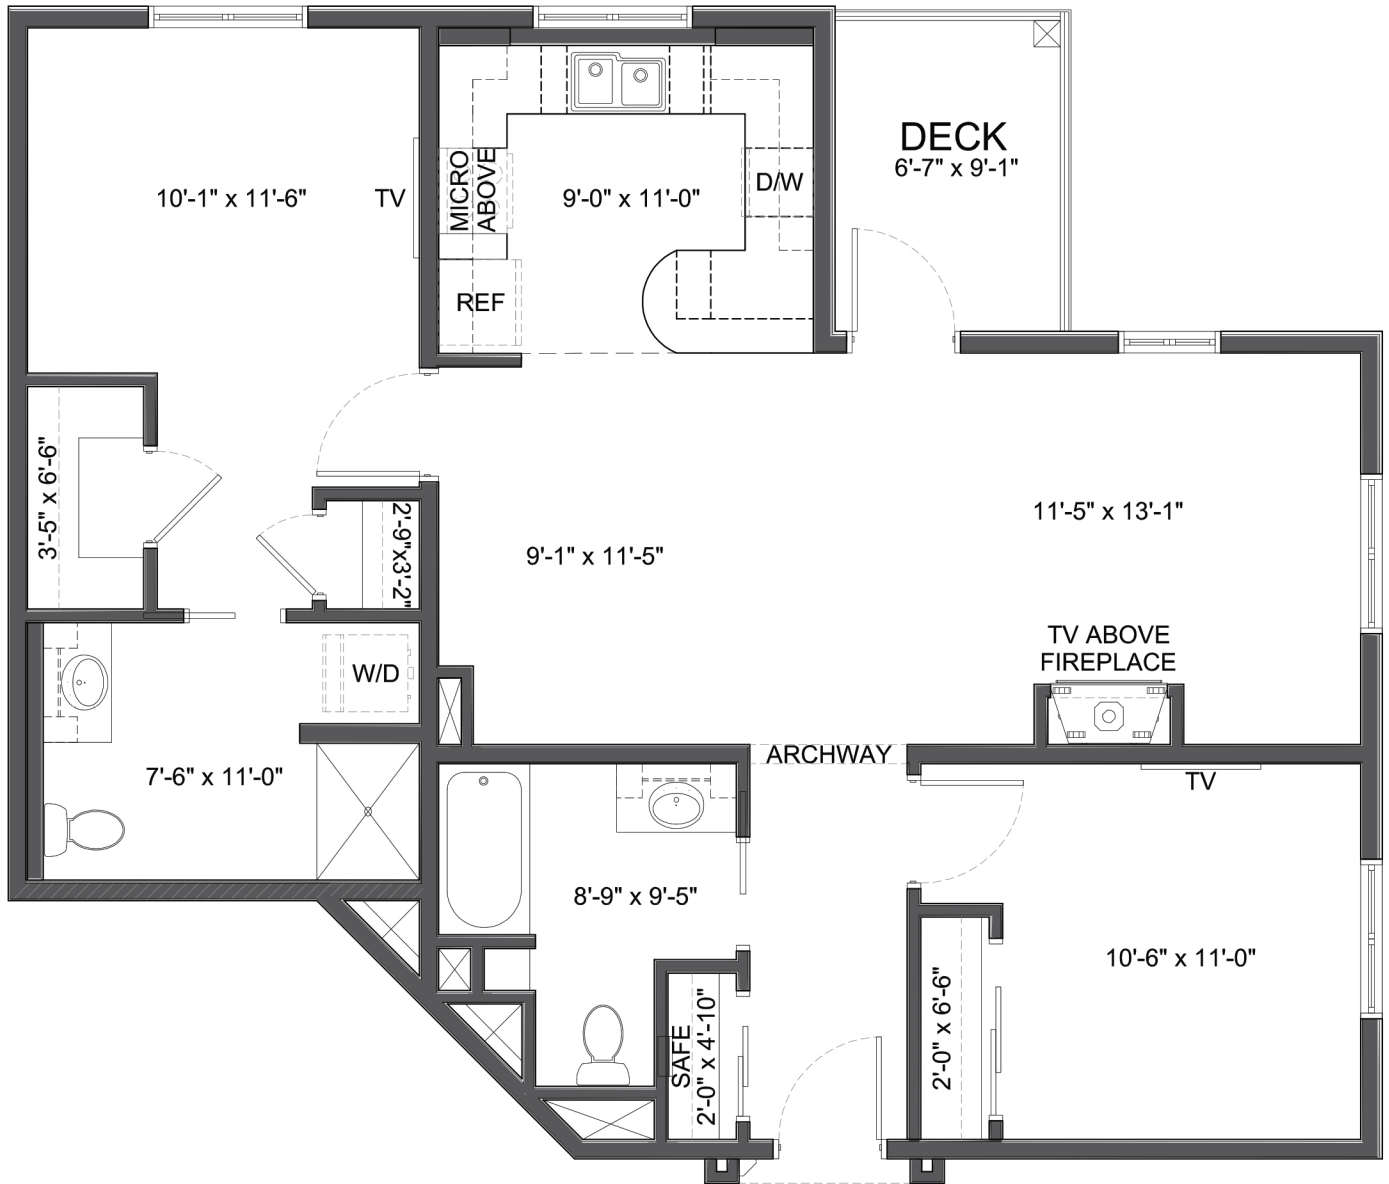

The Bridger

TWO BEDROOM, TWO BATH - 1,158 sf

WyndStone