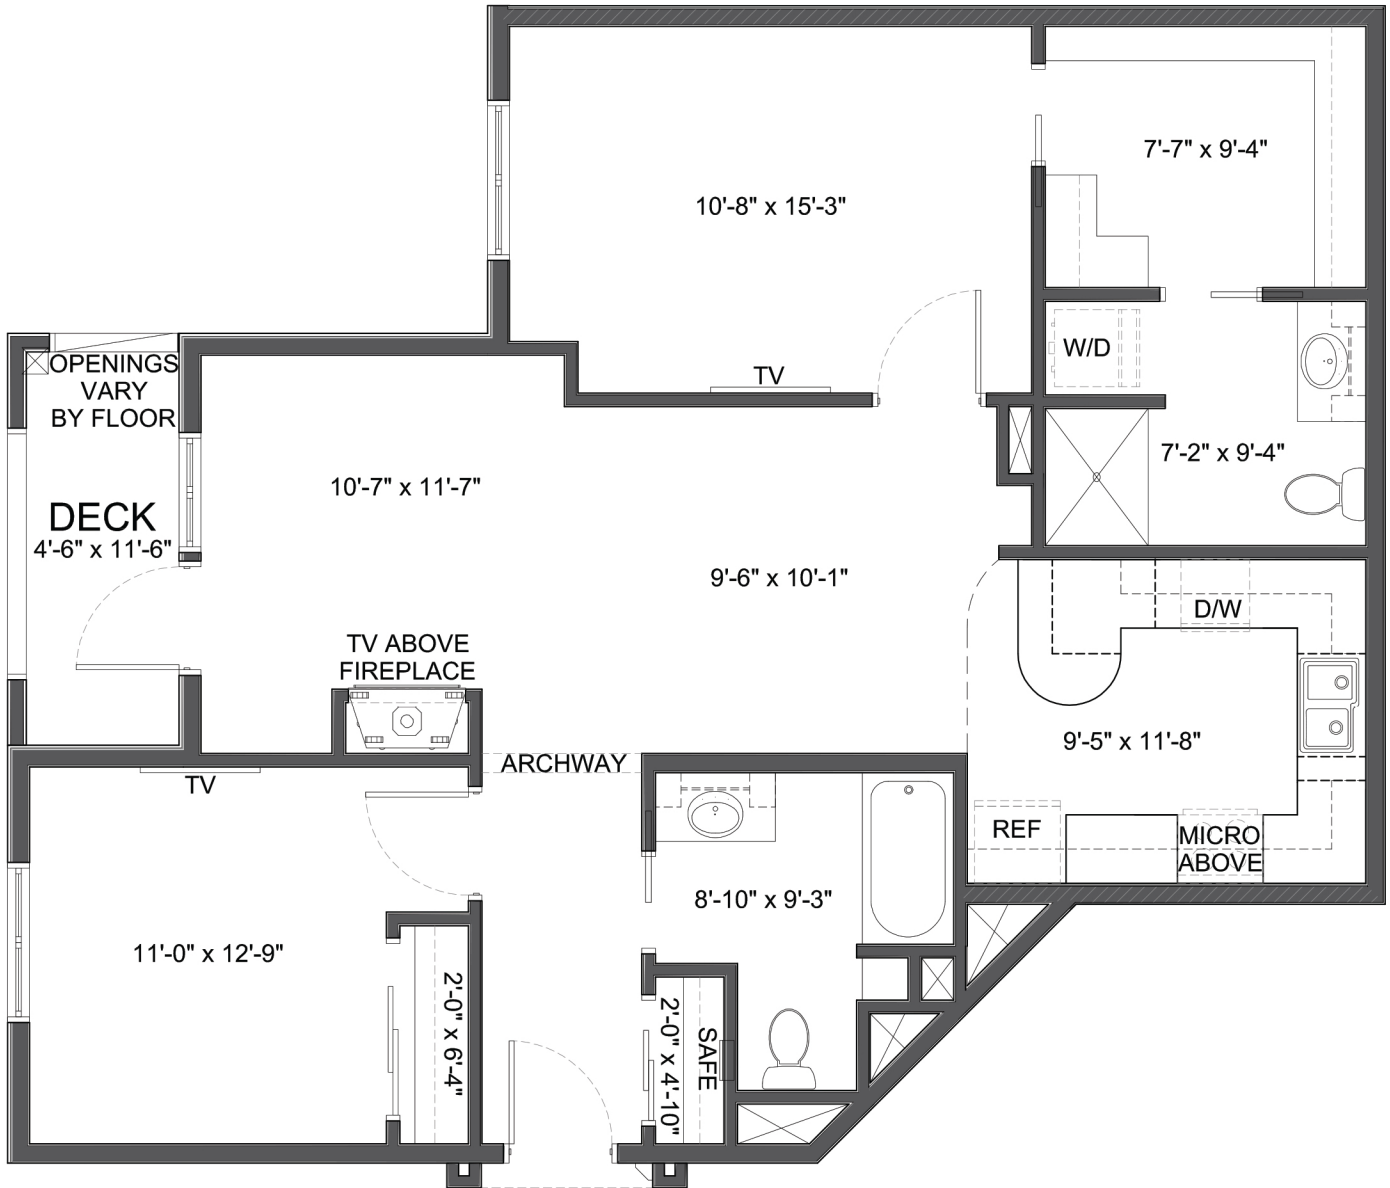

The Pryor

TWO BEDROOM, TWO BATH - 1,108 sf

WyndStone