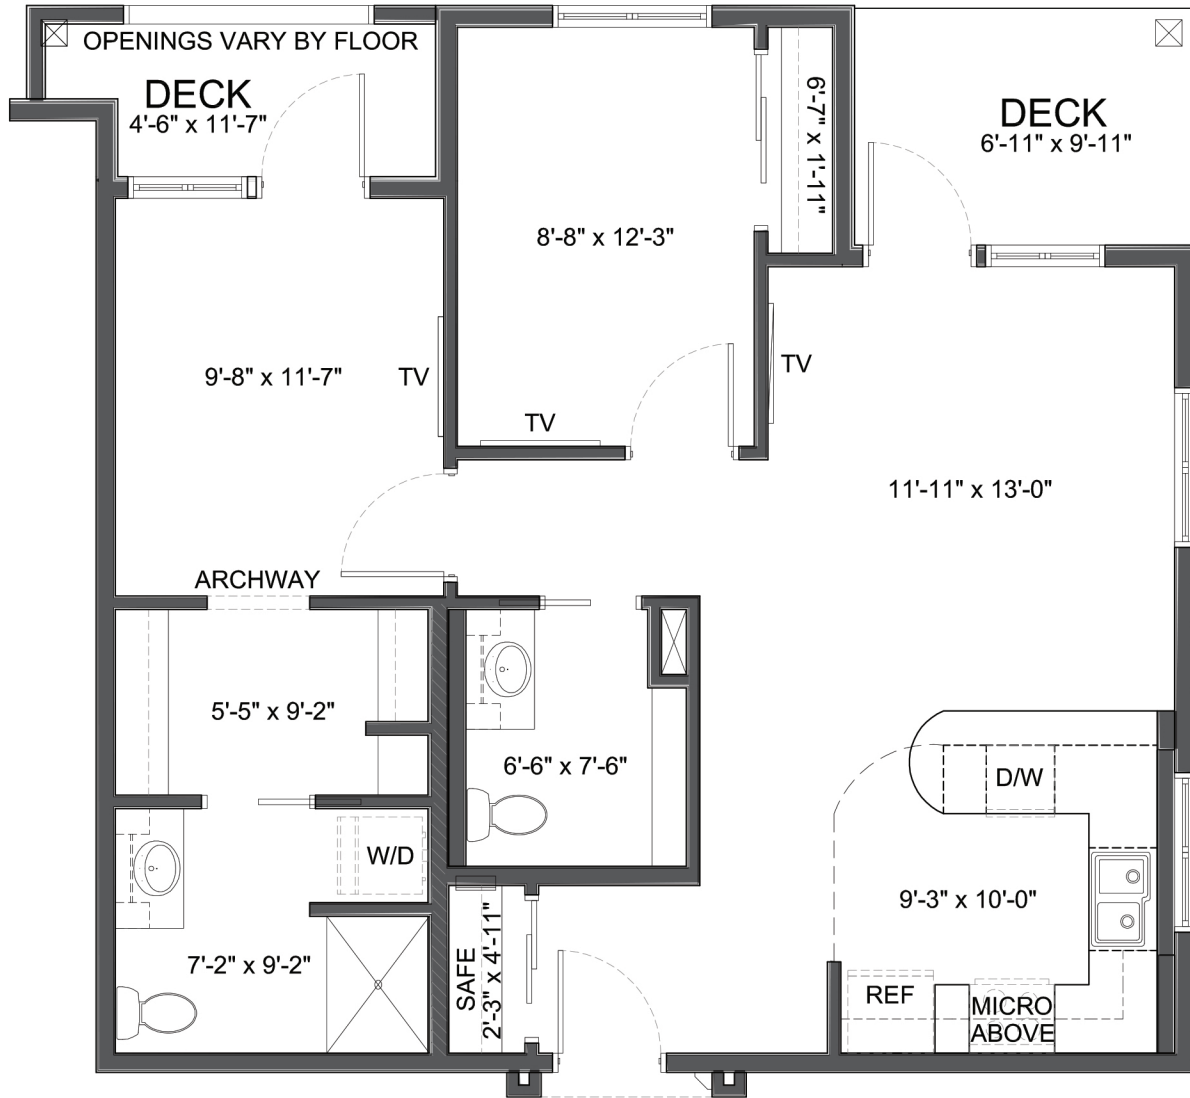

The Beartooth

TWO BEDROOM, TWO BATH - 1,164 SF

The Bitterroot

ONE BEDROOM, ONE BATH - 494 sf

The Missouri

ONE BEDROOM, ONE BATH - 822 SF

The Bridger

TWO BEDROOM, TWO BATH - 1,158 sf

WyndStone

The Eagle's Nest

ONE BEDROOM, ONE BATH - 732 SF

The Hysham

TWO BEDROOM, TWO BATH - 992 SF

The Pryor

TWO BEDROOM, TWO BATH - 1,108 sf

WyndStone

The Rock Creek

ONE BEDROOM, ONE BATH - 710 SF

The Stillwater

ONE BEDROOM, ONE BATH - 711 SF

The Yellowstone - ADA

ONE BEDROOM, ONE BATH - 730 SF

The Yellowstone

ONE BEDROOM, ONE BATH - 730 SF