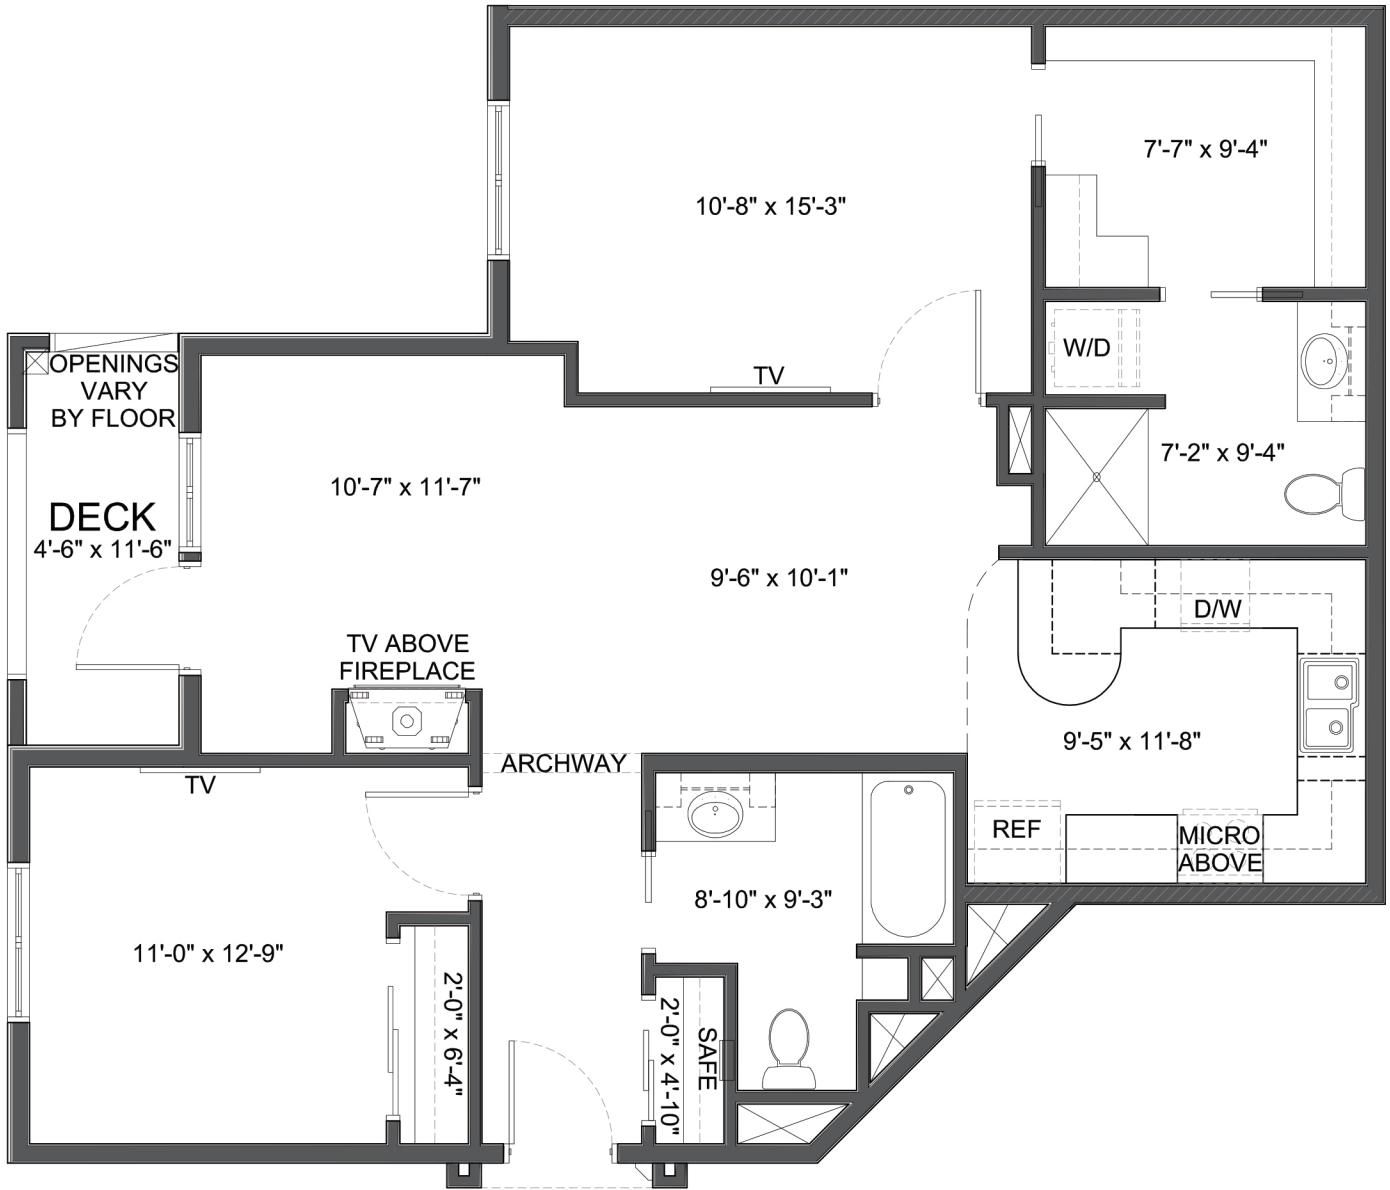

The Beartooth

TWO BEDROOM, TWO BATH - 1,164 SF

The Bitterroot

ONE BEDROOM, ONE BATH - 494 sf

The Missouri

ONE BEDROOM, ONE BATH - 822 SF

The Bridger

TWO BEDROOM, TWO BATH - 1,158 sf

WyndStone

The Eagle's Nest

ONE BEDROOM, ONE BATH - 732 SF

The Hysham

TWO BEDROOM, TWO BATH - 992 SF

The Pryor

TWO BEDROOM, TWO BATH - 1,108 sf

WyndStone

The Rock Creek

ONE BEDROOM, ONE BATH - 710 SF

The Stillwater

ONE BEDROOM, ONE BATH - 711 SF

The Yellowstone - ADA

ONE BEDROOM, ONE BATH - 730 SF

The Yellowstone

ONE BEDROOM, ONE BATH - 730 SF