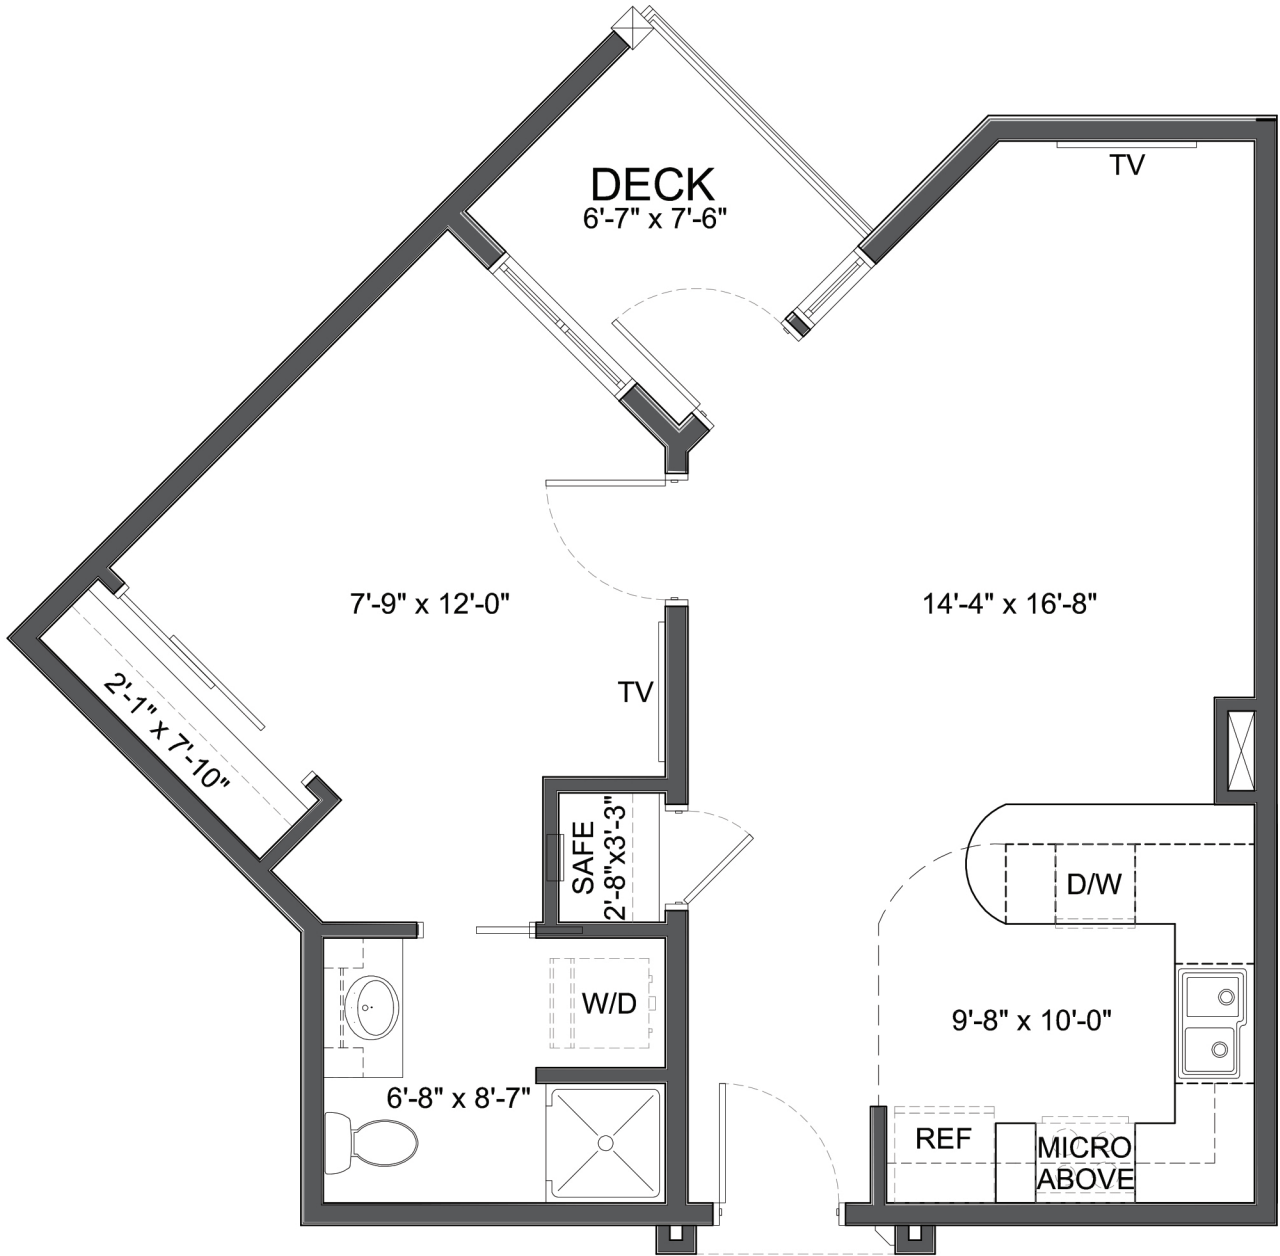

The Beartooth

TWO BEDROOM, TWO BATH - 1,164 SF

The Bitterroot

ONE BEDROOM, ONE BATH - 494 sf

The Missouri

ONE BEDROOM, ONE BATH - 822 SF

The Bridger

TWO BEDROOM, TWO BATH - 1,158 sf

WyndStone

The Eagle's Nest

ONE BEDROOM, ONE BATH - 732 SF

The Hysham

TWO BEDROOM, TWO BATH - 992 SF

The Pryor

TWO BEDROOM, TWO BATH - 1,108 sf

WyndStone

The Rock Creek

ONE BEDROOM, ONE BATH - 710 SF

The Stillwater

ONE BEDROOM, ONE BATH - 711 SF

The Yellowstone - ADA

ONE BEDROOM, ONE BATH - 730 SF

The Yellowstone

ONE BEDROOM, ONE BATH - 730 SF