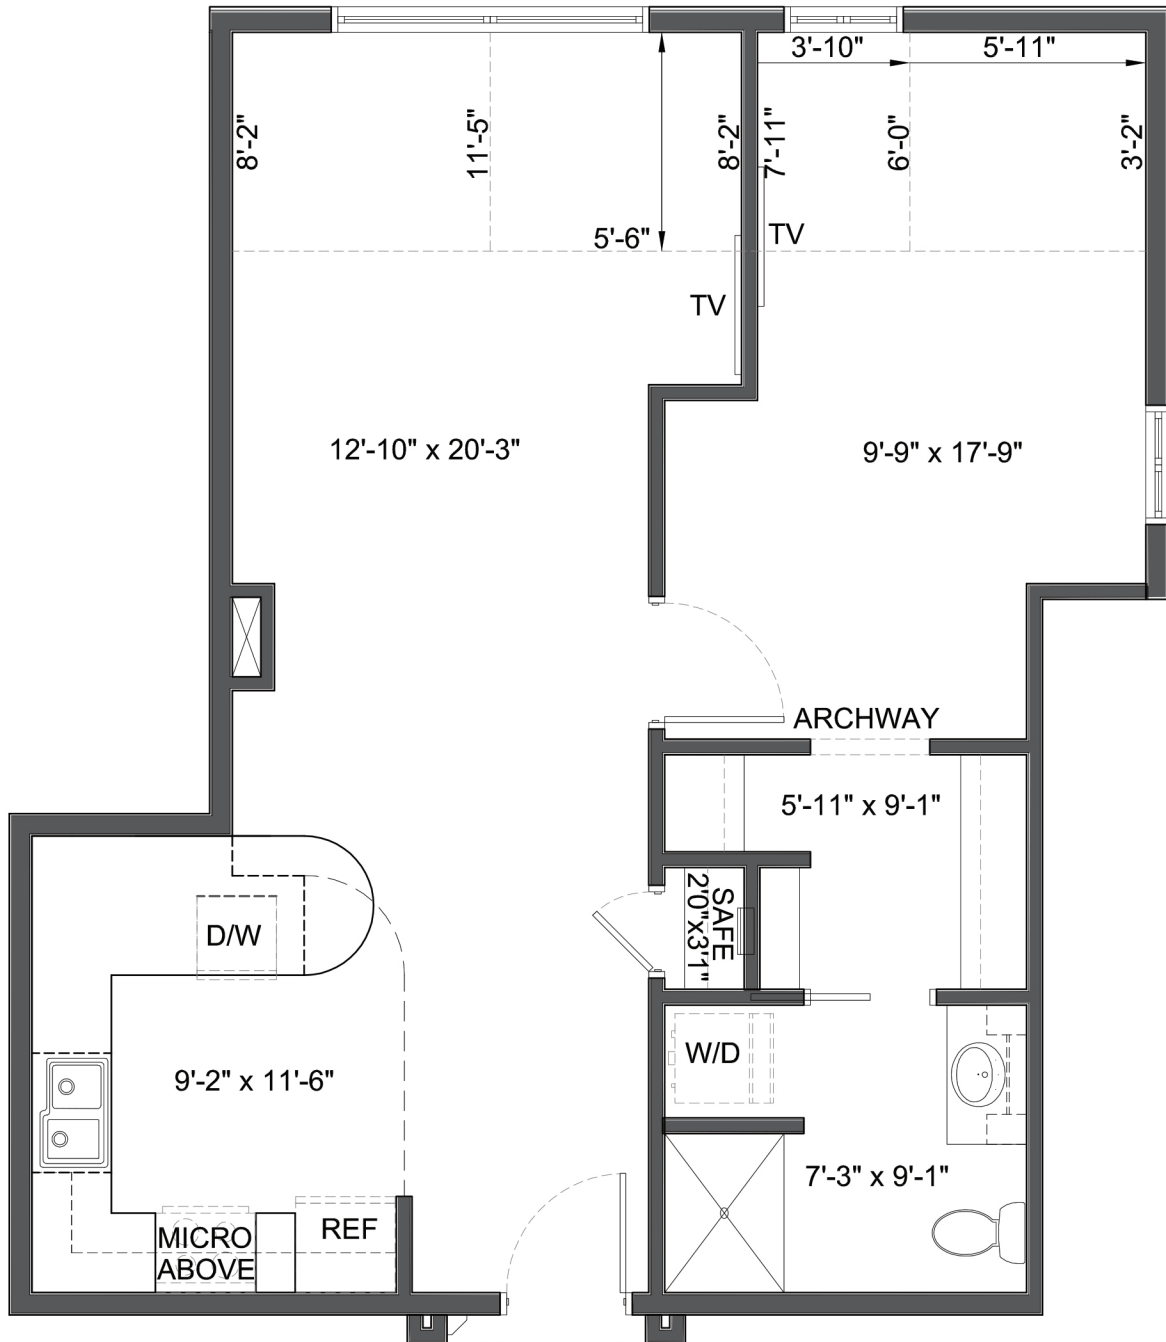

The Beartooth

TWO BEDROOM, TWO BATH - 1,164 SF

The Bitterroot

ONE BEDROOM, ONE BATH - 494 sf

The Missouri

ONE BEDROOM, ONE BATH - 822 SF

The Bridger

TWO BEDROOM, TWO BATH - 1,158 sf

WyndStone

The Eagle's Nest

ONE BEDROOM, ONE BATH - 732 SF

The Hysham

TWO BEDROOM, TWO BATH - 992 SF

The Pryor

TWO BEDROOM, TWO BATH - 1,108 sf

WyndStone

The Rock Creek

ONE BEDROOM, ONE BATH - 710 SF

The Stillwater

ONE BEDROOM, ONE BATH - 711 SF

The Yellowstone - ADA

ONE BEDROOM, ONE BATH - 730 SF

The Yellowstone

ONE BEDROOM, ONE BATH - 730 SF