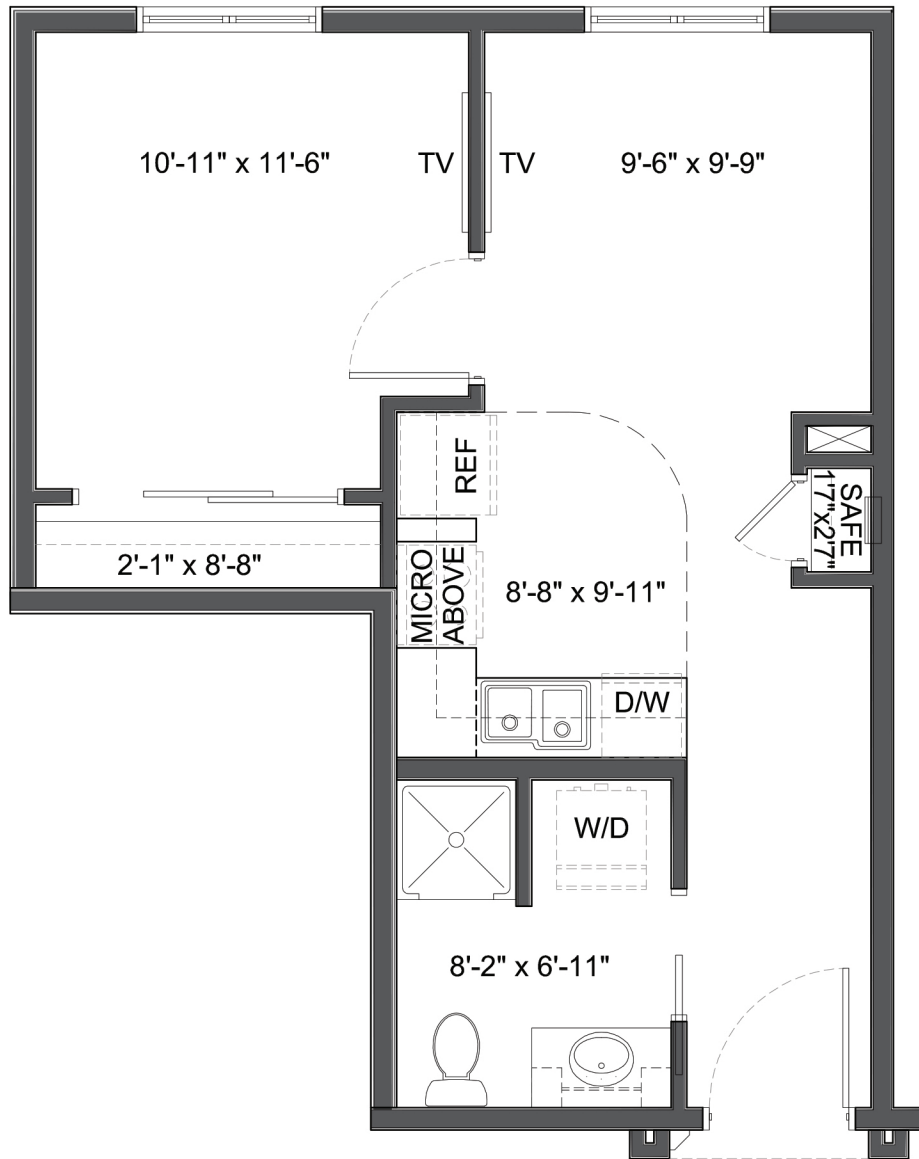

The Beartooth

TWO BEDROOM, TWO BATH - 1,164 SF

The Bitterroot

ONE BEDROOM, ONE BATH - 494 sf

The Missouri

ONE BEDROOM, ONE BATH - 822 SF

The Bridger

TWO BEDROOM, TWO BATH - 1,158 sf

WyndStone

The Eagle's Nest

ONE BEDROOM, ONE BATH - 732 SF

The Hysham

TWO BEDROOM, TWO BATH - 992 SF

The Pryor

TWO BEDROOM, TWO BATH - 1,108 sf

WyndStone

The Rock Creek

ONE BEDROOM, ONE BATH - 710 SF

The Stillwater

ONE BEDROOM, ONE BATH - 711 SF

The Yellowstone - ADA

ONE BEDROOM, ONE BATH - 730 SF

The Yellowstone

ONE BEDROOM, ONE BATH - 730 SF