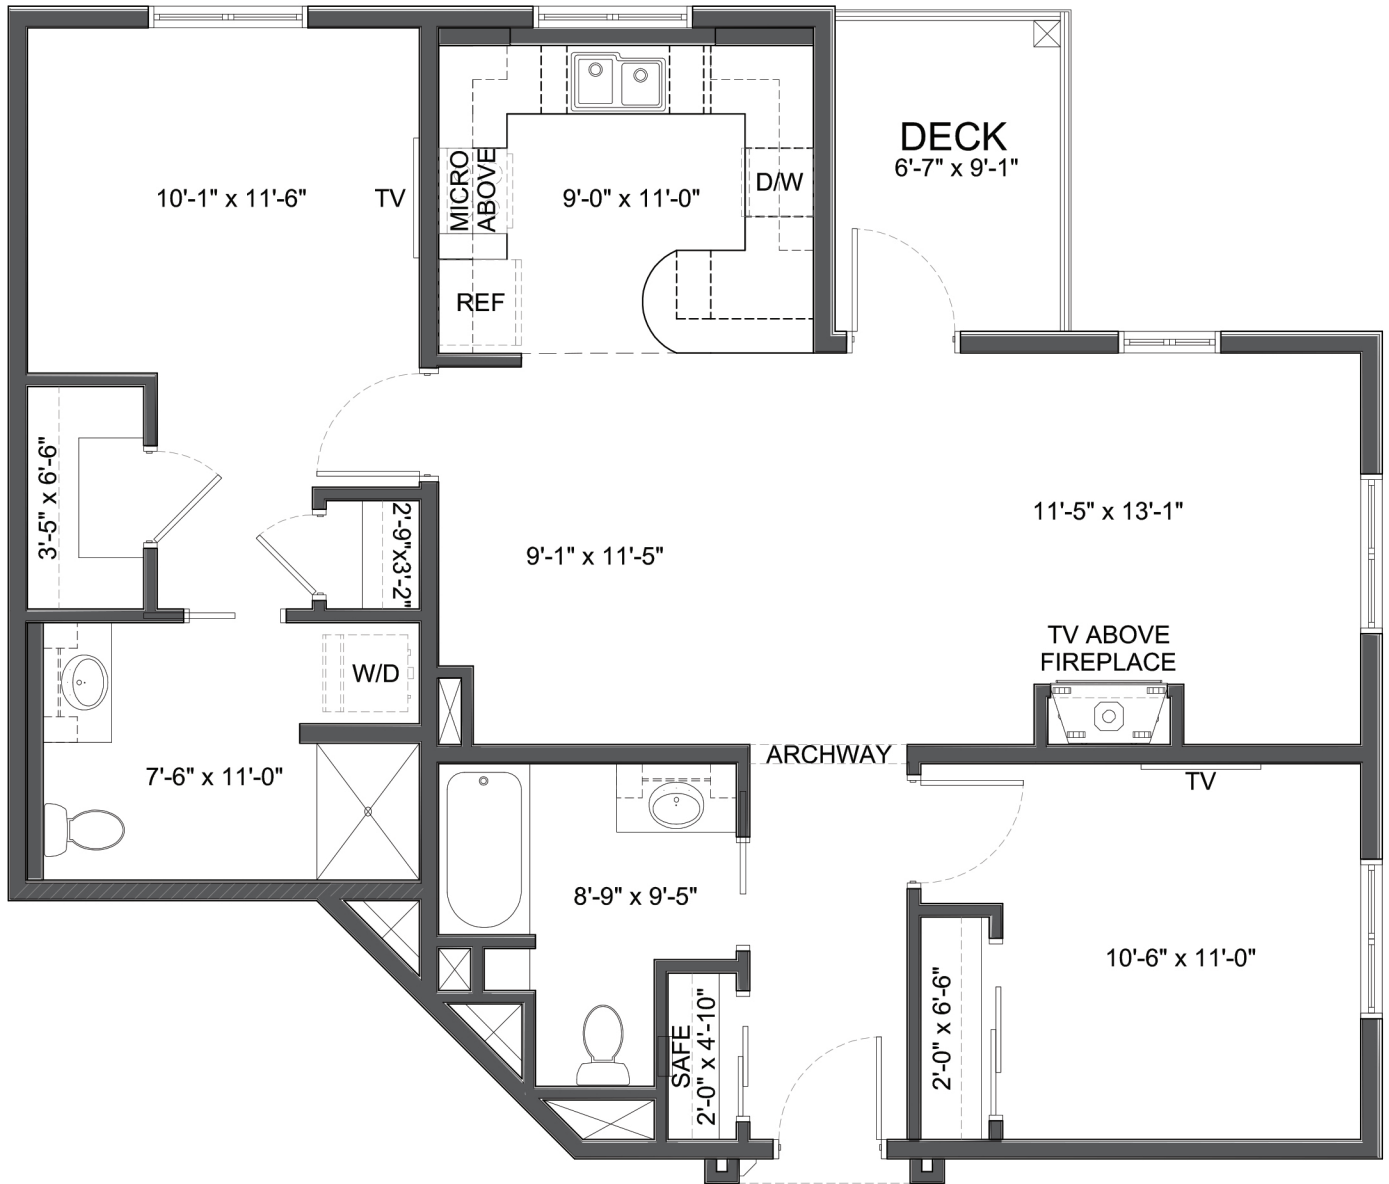

The Beartooth

TWO BEDROOM, TWO BATH - 1,164 SF

The Bitterroot

ONE BEDROOM, ONE BATH - 494 sf

The Missouri

ONE BEDROOM, ONE BATH - 822 SF

The Bridger

TWO BEDROOM, TWO BATH - 1,158 sf

WyndStone

The Eagle's Nest

ONE BEDROOM, ONE BATH - 732 SF

The Hysham

TWO BEDROOM, TWO BATH - 992 SF

The Pryor

TWO BEDROOM, TWO BATH - 1,108 sf

WyndStone

The Rock Creek

ONE BEDROOM, ONE BATH - 710 SF

The Stillwater

ONE BEDROOM, ONE BATH - 711 SF

The Yellowstone - ADA

ONE BEDROOM, ONE BATH - 730 SF

The Yellowstone

ONE BEDROOM, ONE BATH - 730 SF