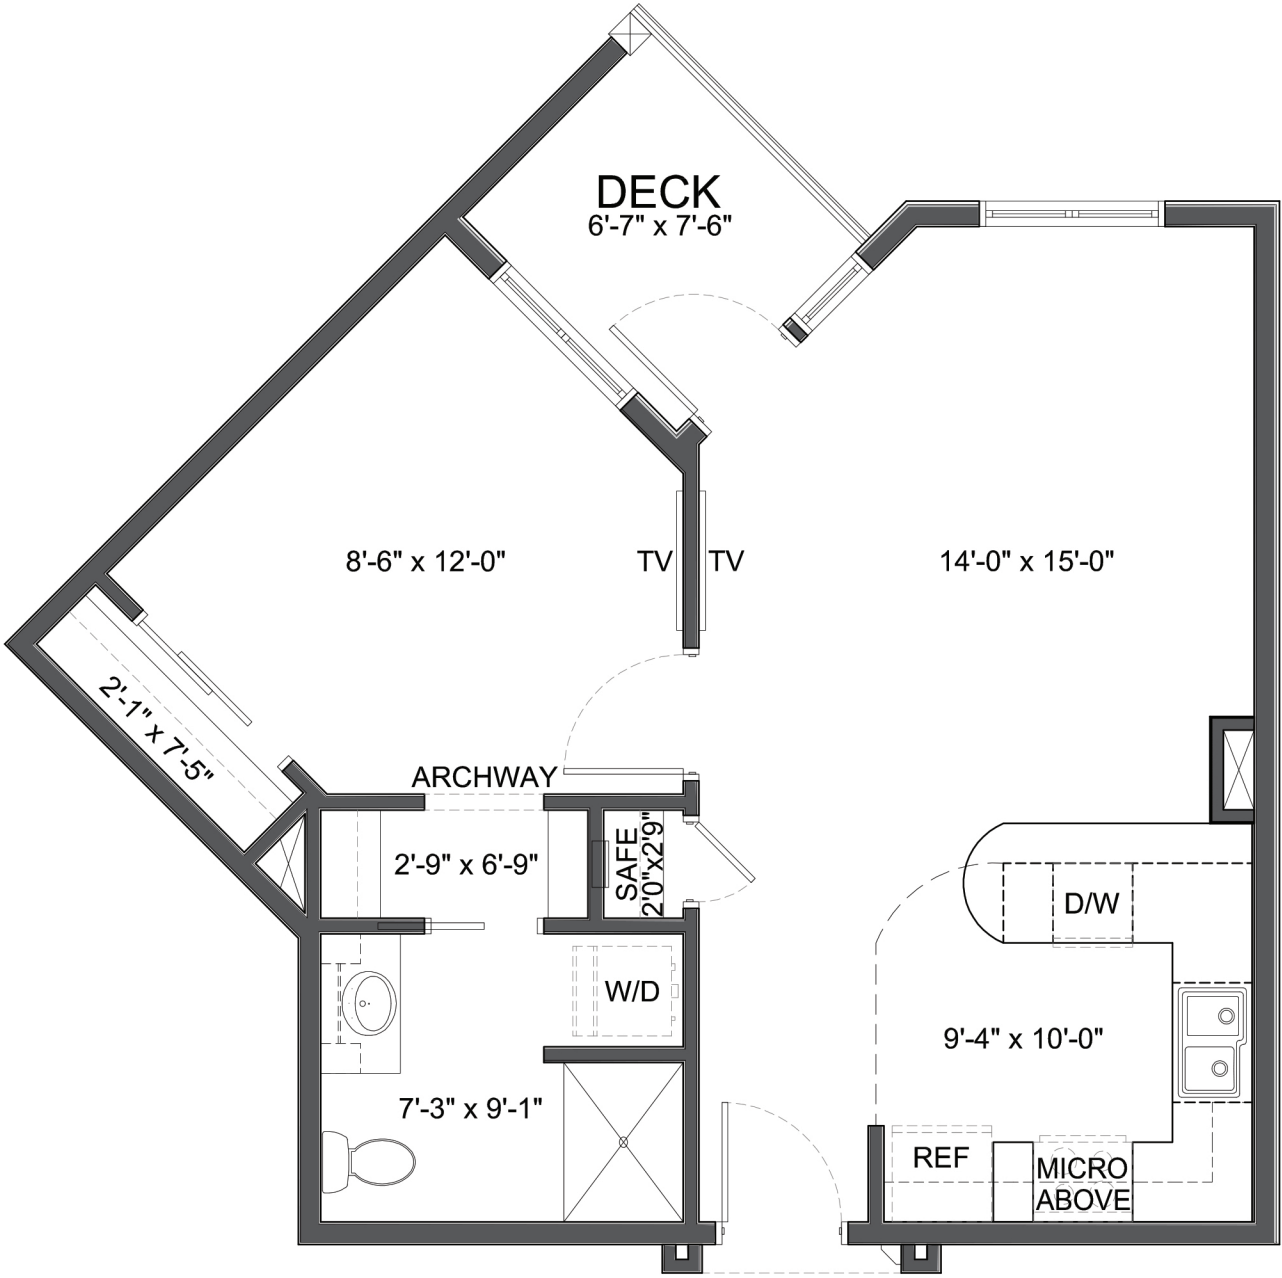

The Beartooth

TWO BEDROOM, TWO BATH - 1,164 SF

The Bitterroot

ONE BEDROOM, ONE BATH - 494 sf

The Missouri

ONE BEDROOM, ONE BATH - 822 SF

The Bridger

TWO BEDROOM, TWO BATH - 1,158 sf

WyndStone

The Eagle's Nest

ONE BEDROOM, ONE BATH - 732 SF

The Hysham

TWO BEDROOM, TWO BATH - 992 SF

The Pryor

TWO BEDROOM, TWO BATH - 1,108 sf

WyndStone

The Rock Creek

ONE BEDROOM, ONE BATH - 710 SF

The Stillwater

ONE BEDROOM, ONE BATH - 711 SF

The Yellowstone - ADA

ONE BEDROOM, ONE BATH - 730 SF

The Yellowstone

ONE BEDROOM, ONE BATH - 730 SF