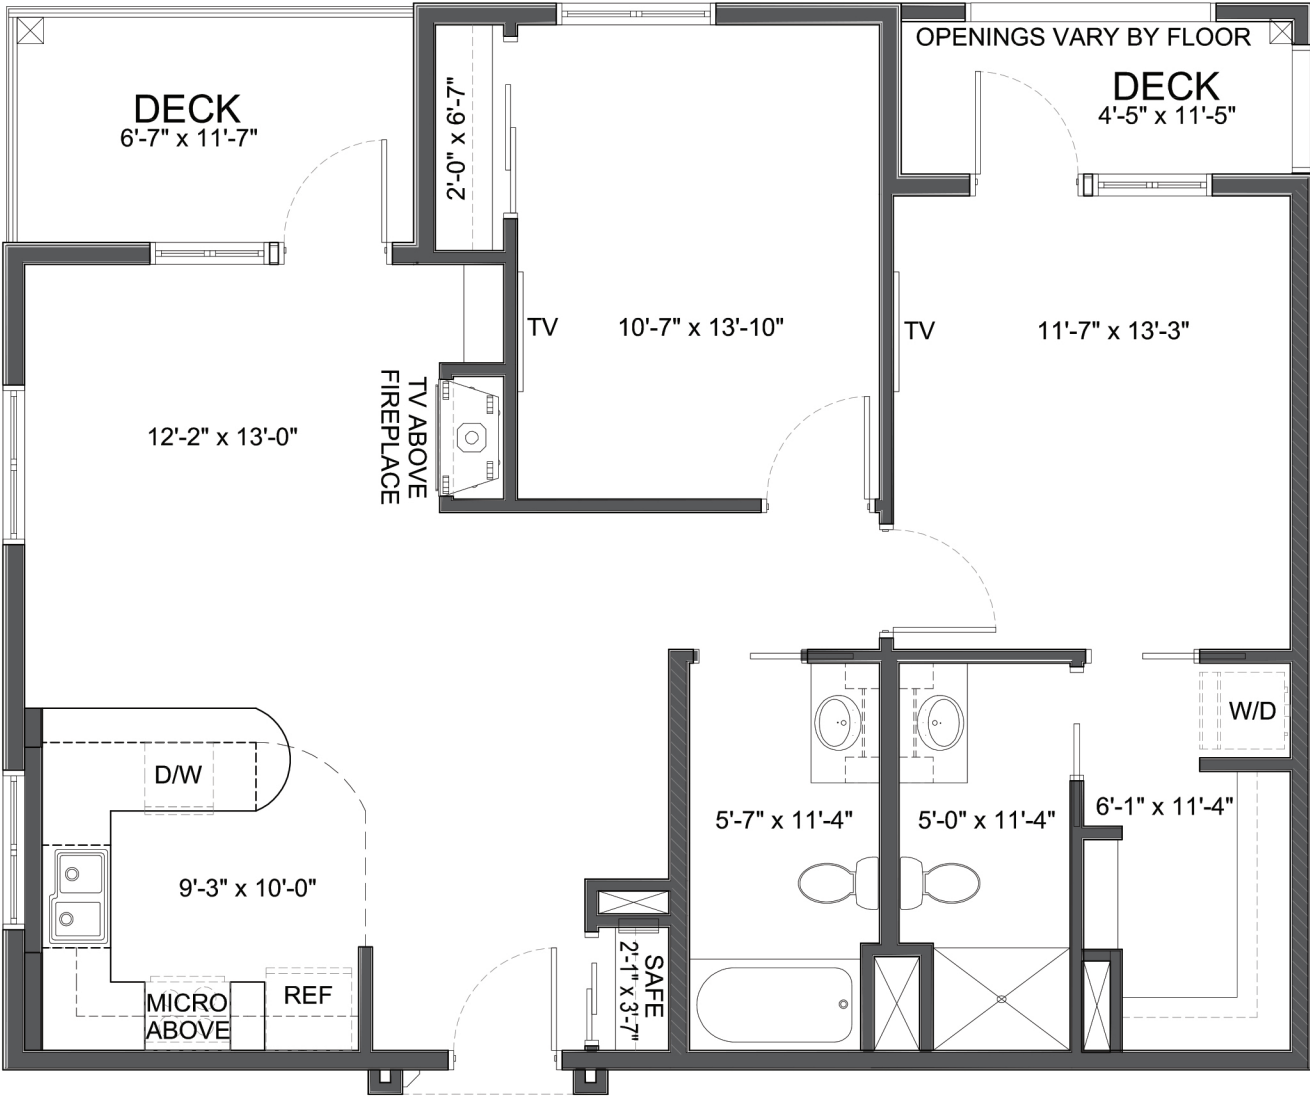

The Beartooth

TWO BEDROOM, TWO BATH - 1,164 SF

The Bitterroot

ONE BEDROOM, ONE BATH - 494 sf

The Missouri

ONE BEDROOM, ONE BATH - 822 SF

The Bridger

TWO BEDROOM, TWO BATH - 1,158 sf

WyndStone

The Eagle's Nest

ONE BEDROOM, ONE BATH - 732 SF

The Hysham

TWO BEDROOM, TWO BATH - 992 SF

The Pryor

TWO BEDROOM, TWO BATH - 1,108 sf

WyndStone

The Rock Creek

ONE BEDROOM, ONE BATH - 710 SF

The Stillwater

ONE BEDROOM, ONE BATH - 711 SF

The Yellowstone - ADA

ONE BEDROOM, ONE BATH - 730 SF

The Yellowstone

ONE BEDROOM, ONE BATH - 730 SF