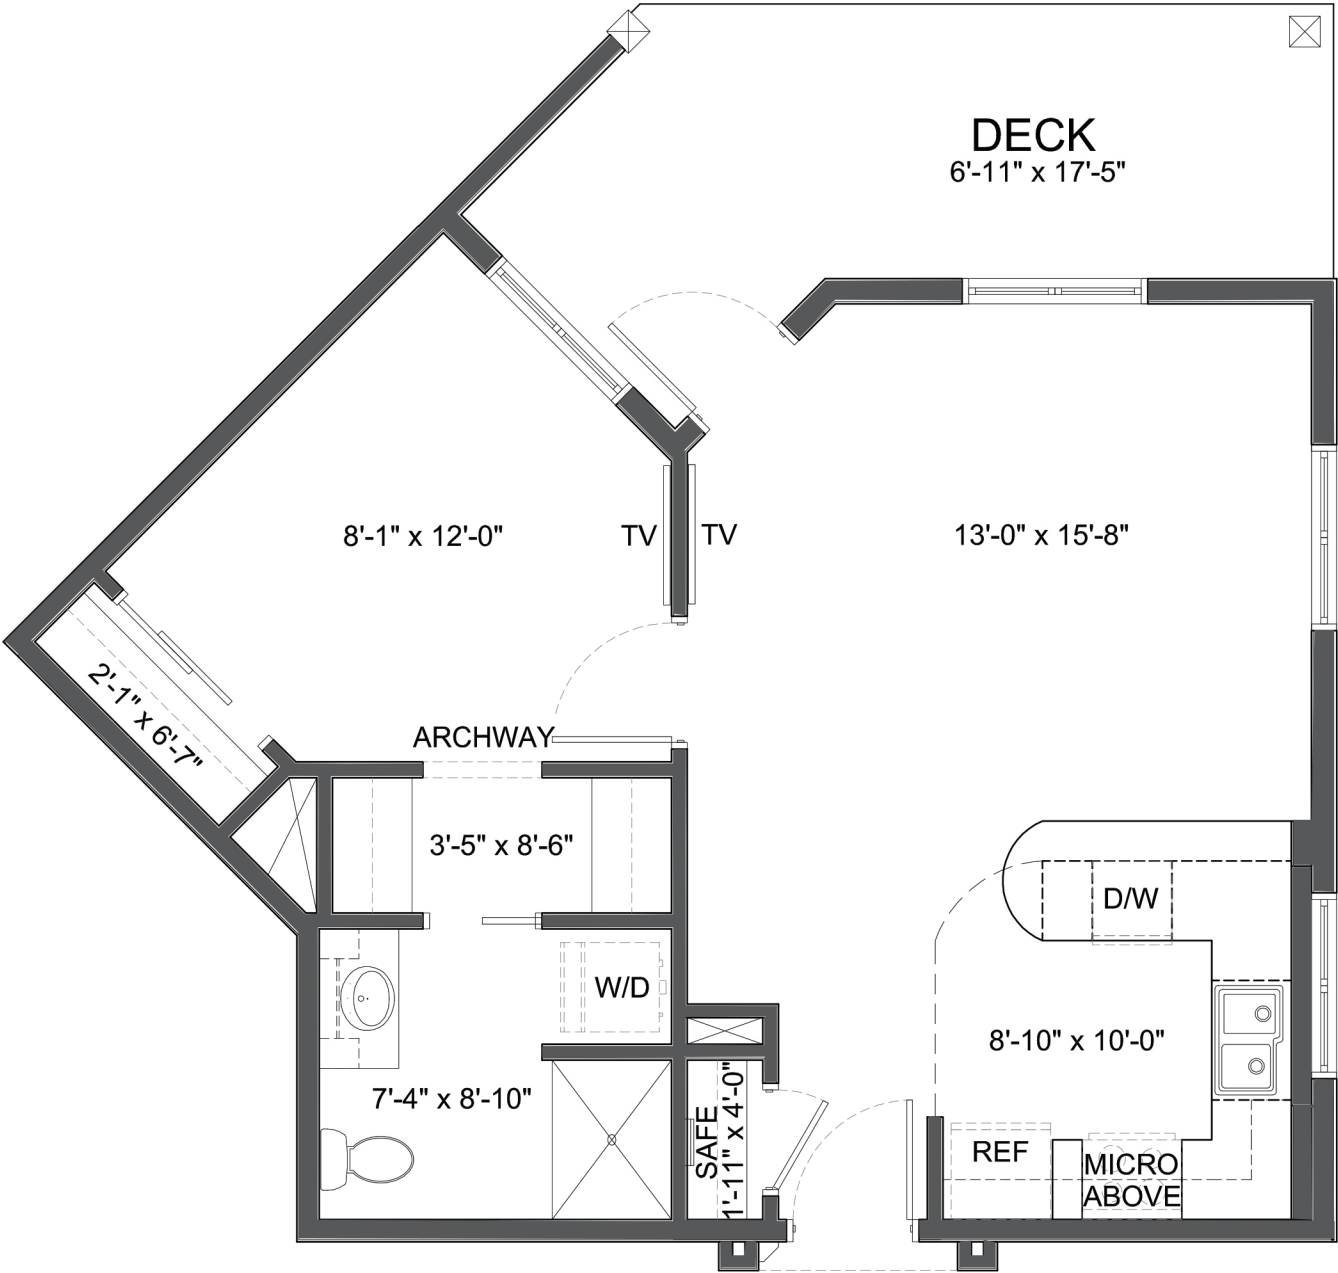

The Beartooth

TWO BEDROOM, TWO BATH - 1,164 SF

The Bitterroot

ONE BEDROOM, ONE BATH - 494 sf

The Missouri

ONE BEDROOM, ONE BATH - 822 SF

The Bridger

TWO BEDROOM, TWO BATH - 1,158 sf

WyndStone

The Eagle's Nest

ONE BEDROOM, ONE BATH - 732 SF

The Hysham

TWO BEDROOM, TWO BATH - 992 SF

The Pryor

TWO BEDROOM, TWO BATH - 1,108 sf

WyndStone

The Rock Creek

ONE BEDROOM, ONE BATH - 710 SF

The Stillwater

ONE BEDROOM, ONE BATH - 711 SF

The Yellowstone - ADA

ONE BEDROOM, ONE BATH - 730 SF

The Yellowstone

ONE BEDROOM, ONE BATH - 730 SF