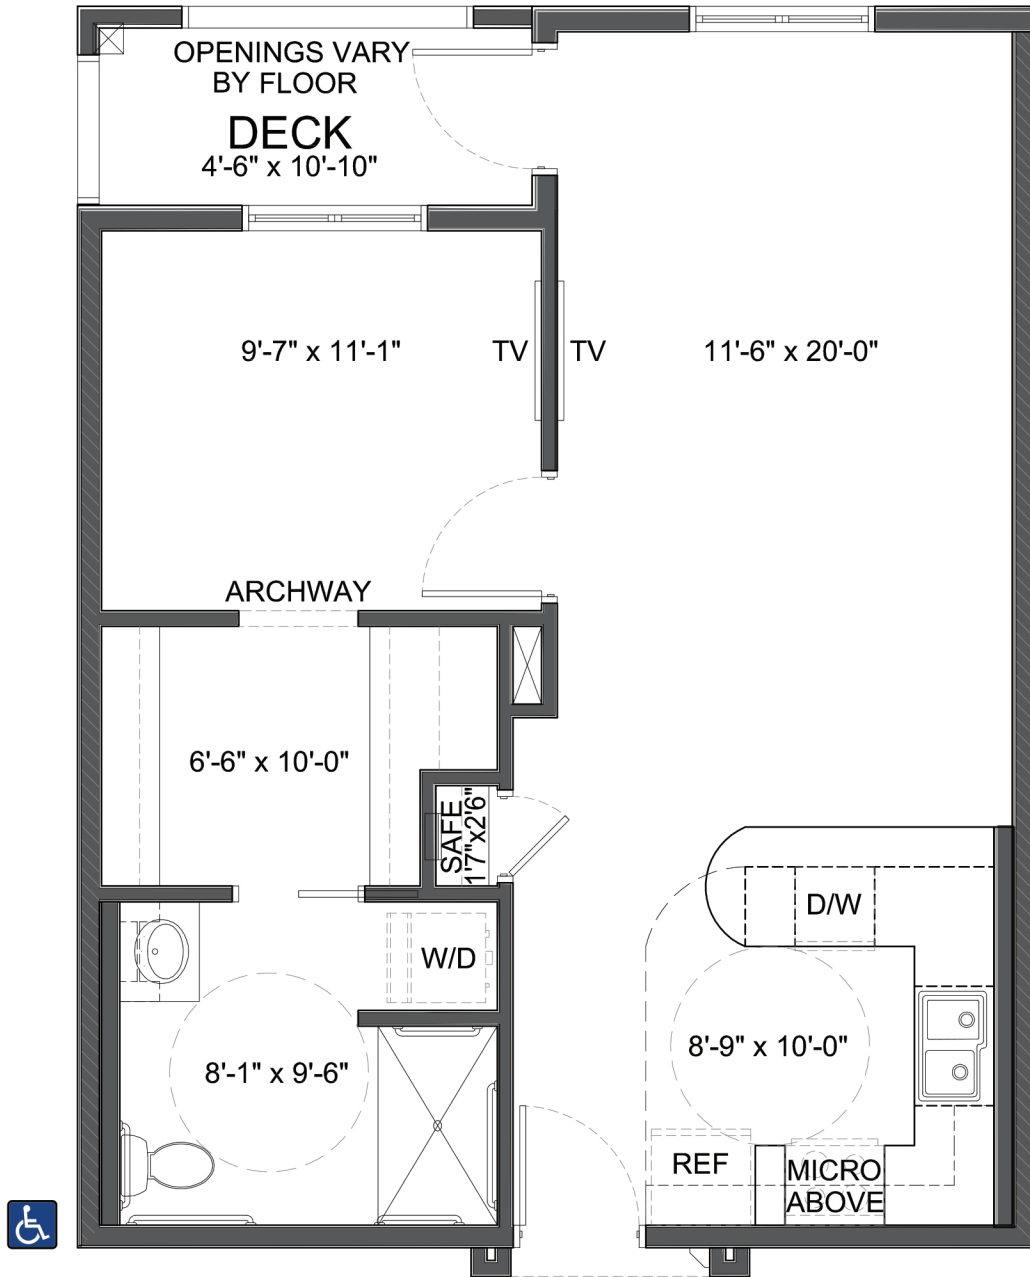

The Beartooth

TWO BEDROOM, TWO BATH - 1,164 SF

The Bitterroot

ONE BEDROOM, ONE BATH - 494 sf

The Missouri

ONE BEDROOM, ONE BATH - 822 SF

The Bridger

TWO BEDROOM, TWO BATH - 1,158 sf

WyndStone

The Eagle's Nest

ONE BEDROOM, ONE BATH - 732 SF

The Hysham

TWO BEDROOM, TWO BATH - 992 SF

The Pryor

TWO BEDROOM, TWO BATH - 1,108 sf

WyndStone

The Rock Creek

ONE BEDROOM, ONE BATH - 710 SF

The Stillwater

ONE BEDROOM, ONE BATH - 711 SF

The Yellowstone - ADA

ONE BEDROOM, ONE BATH - 730 SF

The Yellowstone

ONE BEDROOM, ONE BATH - 730 SF